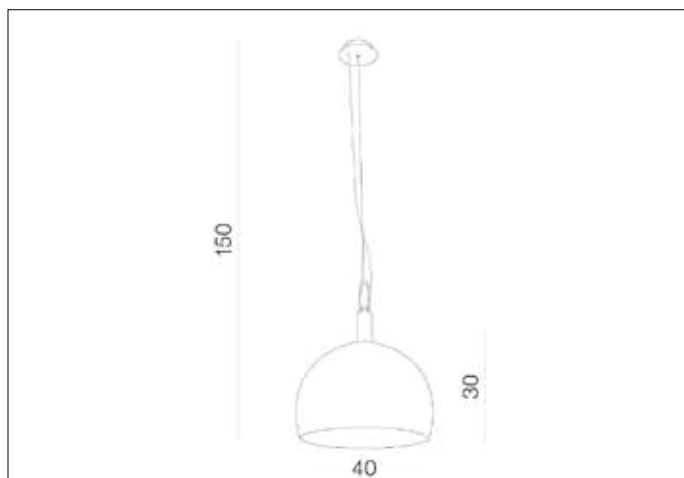

AZzardo[®]
LIGHTING

GIO PENDANT
AZ2469, EAN 5901238424697

Dimensions height / width / length [cm] Product Specifications

Product	150 x 40 x N/A
Mounting inlet:	N/A x N/A x N/A
Ceiling base:	2,5 x 13 x N/A
Shades	25 x 40 x N/A

Line	DECORATIVE
Type	Pendant
Type of track	N/A
Colour	White
Material	Metal / PC
Light source	1
Type of socket	E27
Lumens	N/A
Kelvins	N/A
Beam angle	N/A
Dimmable	N/A
CCT	N/A
RGB	N/A
RA	N/A
App remote control	N/A
Remote control	N/A
Voltage	230V
Power	max LED 40W
Switch location	N/A
Protection class	IP20
Tilt	N/A
Rotation	N/A

Shipping info height / width / length [cm]

BOX 1:	28 x 42 x 42
BOX 2:	N/A x N/A x N/A
BOX 3:	N/A x N/A x N/A
Net weight [kg]	1,8
Gross weight [kg]	2,2

Energy efficiency

N/A

Azzardo Sp. z o.o.
ul. Strzeszyńska 33 60-479 Poznań,
NIP: 929-185-75-07