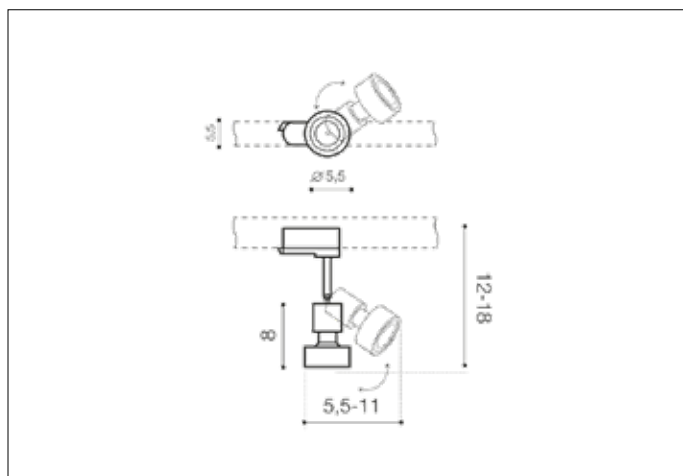

### Dimensions height / width / length [cm] Product Specifications

Product	12 ~ 18 x 5,5 ~ 11 x 5,5
Mounting inlet:	N/A x N/A x N/A
Ceiling base:	N/A x N/A x N/A
Shades	8 x 5,5 x N/A

Line	TECHNICAL
Type	Track
Type of track	3 Line
Colour	White
Material	Aluminium
Light source	1
Type of socket	GU10
Lumens	N/A
Kelvins	N/A
Beam angle	N/A
Dimmable	N/A
CCT	N/A
RGB	N/A
RA	N/A
App remote control	N/A
Remote control	N/A
Voltage	230V
Power	max LED 50W
Switch location	N/A
Protection class	IP20
Tilt	90°
Rotation	360°

### Shipping info height / width / length [cm]

BOX 1:	8 x 13,5 x 6
BOX 2:	N/A x N/A x N/A
BOX 3:	N/A x N/A x N/A
Net weight [kg]	0,18
Gross weight [kg]	0,21