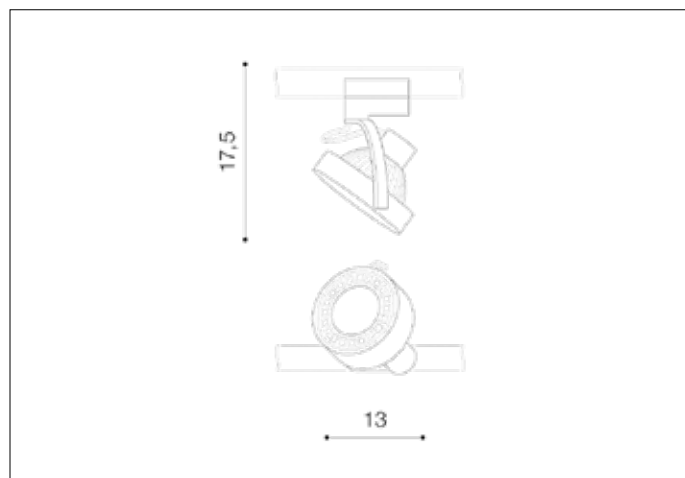

AZzardo[®]
LIGHTING

JERRY TRACK 3LINE BLACK
AZ2458, EAN 5901238424581

Dimensions height / width / length [cm] Product Specifications

Product	17,5 x 13 x N/A
Mounting inlet:	N/A x N/A x N/A
Ceiling base:	N/A x N/A x N/A
Shades	N/A x 12 x N/A

Line	TECHNICAL
Type	Track
Type of track	3 Line
Colour	Black
Material	Aluminium
Light source	1
Type of socket	ES111
Lumens	N/A
Kelvins	N/A
Beam angle	N/A
Dimmable	N/A
CCT	N/A
RGB	N/A
RA	N/A
App remote control	N/A
Remote control	N/A
Voltage	230V
Power	max LED 50W
Switch location	N/A
Protection class	IP20
Tilt	180°
Rotation	360°

Shipping info height / width / length [cm]

BOX 1:	13,5 x 19 x 5
BOX 2:	N/A x N/A x N/A
BOX 3:	N/A x N/A x N/A
Net weight [kg]	0,25
Gross weight [kg]	0,3

Energy efficiency

N/A

Azzardo Sp. z o.o.
ul. Strzeszyńska 33 60-479 Poznań,
NIP: 929-185-75-07