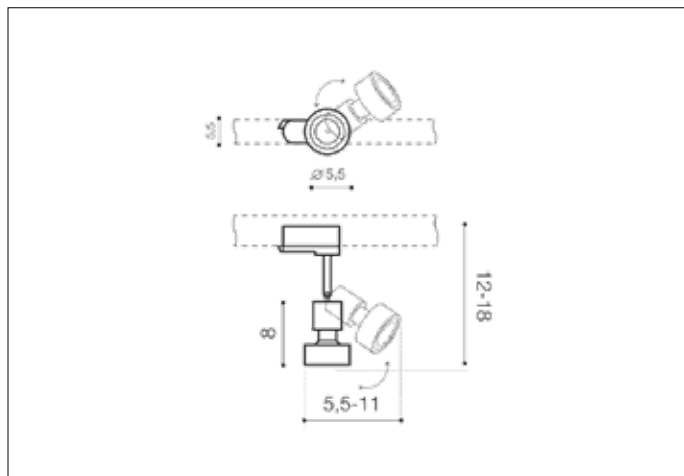

AZzardo[®]
LIGHTING

JANE TRACK 3LINE BLACK
AZ2457, EAN 5901238424574

Dimensions height / width / length [cm] Product Specifications

Product	12 ~ 18 x 5,5 ~ 11 x 5,5
Mounting inlet:	N/A x N/A x N/A
Ceiling base:	N/A x N/A x N/A
Shades	8 x 5,5 x N/A

Line	TECHNICAL
Type	Track
Type of track	3 Line
Colour	Black
Material	Aluminium
Light source	1
Type of socket	GU10
Lumens	N/A
Kelvins	N/A
Beam angle	N/A
Dimmable	N/A
CCT	N/A
RGB	N/A
RA	N/A
App remote control	N/A
Remote control	N/A
Voltage	230V
Power	max LED 50W
Switch location	N/A
Protection class	IP20
Tilt	90°
Rotation	360°

Shipping info height / width / length [cm]

BOX 1:	8 x 13,5 x 6
BOX 2:	N/A x N/A x N/A
BOX 3:	N/A x N/A x N/A
Net weight [kg]	0,18
Gross weight [kg]	0,21

Energy efficiency

N/A

Azzardo Sp. z o.o.
ul. Strzeszyńska 33 60-479 Poznań,
NIP: 929-185-75-07