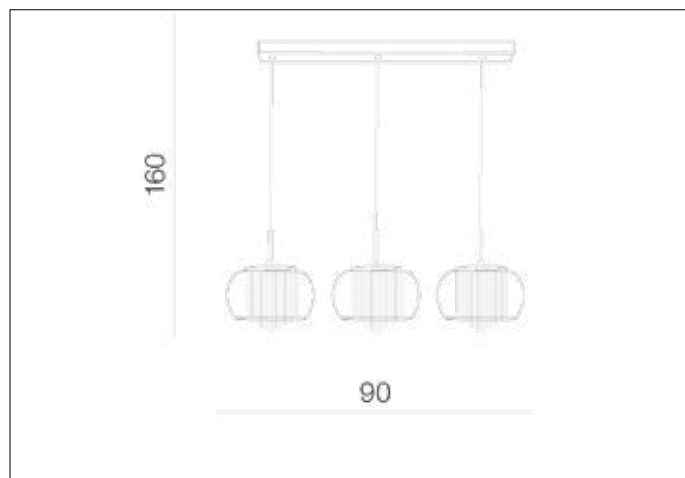

AZzardo[®]
LIGHTING

REGO 3 LINE

AZ2453, EAN 5901238424536

Dimensions height / width / length [cm] Product Specifications

Product	160 x 90 x 23
Mounting inlet:	N/A x N/A x N/A
Ceiling base:	2,5 x 75 x 5
Shades	13,5 x 23 x N/A

Line	DECORATIVE
Type	Pendant
Type of track	N/A
Colour	Clear / Chrome
Material	Glass / Aluminium
Light source	3
Type of socket	G9
Lumens	N/A
Kelvins	N/A
Beam angle	N/A
Dimmable	N/A
CCT	N/A
RGB	N/A
RA	N/A
App remote control	N/A
Remote control	N/A
Voltage	230V
Power	max LED 40W
Switch location	N/A
Protection class	IP20
Tilt	N/A
Rotation	N/A

Shipping info height / width / length [cm]

BOX 1:	27 x 83 x 31
BOX 2:	N/A x N/A x N/A
BOX 3:	N/A x N/A x N/A
Net weight [kg]	4,7
Gross weight [kg]	5,2

Energy efficiency

Azzardo Sp. z o.o.
ul. Strzeszyńska 33 60-479 Poznań,
NIP: 929-185-75-07