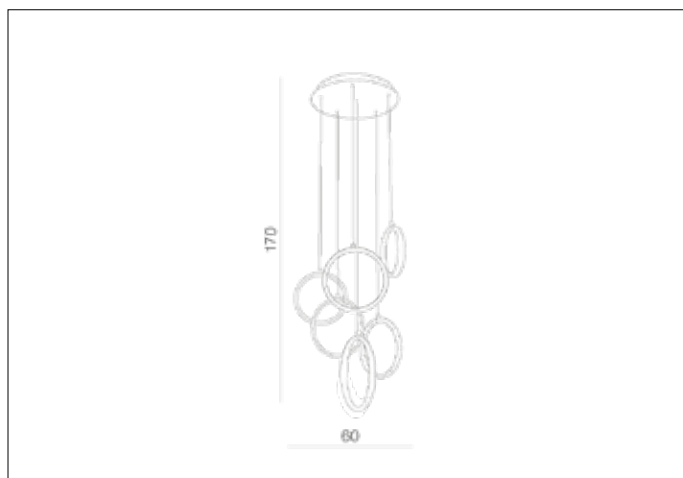

AZzardo[®]
LIGHTING

OLIMP

AZ2450, EAN 5901238424505

Dimensions height / width / length [cm] Product Specifications

Product	170 x 60 x N/A
Mounting inlet:	N/A x N/A x N/A
Ceiling base:	4,5 x 46 x N/A
Shades	3 x 3x30 ~ 2x25 ~ 1x35 x N/A

Shipping info height / width / length [cm]

BOX 1:	12 x 90 x 122
BOX 2:	N/A x N/A x N/A
BOX 3:	N/A x N/A x N/A
Net weight [kg]	8,5
Gross weight [kg]	9,2

Energy efficiency

Azzardo Sp. z o.o.
ul. Strzeszyńska 33 60-479 Poznań,
NIP: 929-185-75-07

www.azzardolighting.com

Line	DECORATIVE
Type	Pendant
Type of track	N/A
Colour	Chrome
Material	Aluminium / Crystal
Light source	1
Type of socket	LED INTEGRATED
Lumens	6720
Kelvins	3000
Beam angle	N/A
Dimmable	N/A
CCT	N/A
RGB	N/A
RA	N/A
App remote control	N/A
Remote control	N/A
Voltage	230V
Power	80W
Switch location	N/A
Protection class	IP20
Tilt	90°
Rotation	N/A