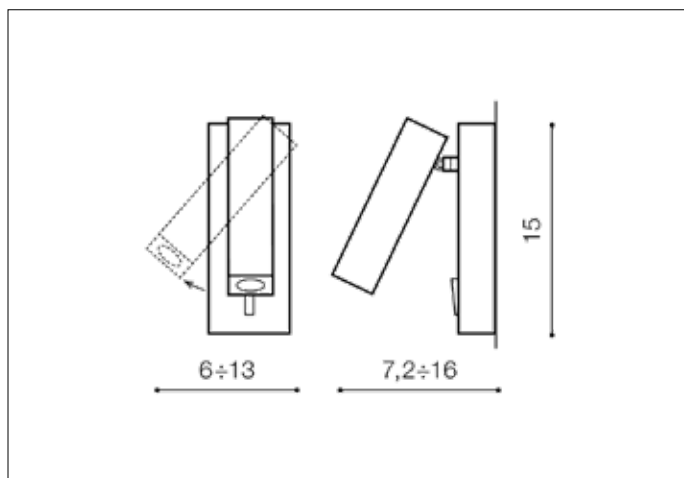

AZzardo[®]
LIGHTING

ANGUS WHITE
AZ2446, EAN 5901238424468

Dimensions height / width / length

[cm] Product	15 x 6 ~ 13 x 7,2
Mounting inlet:	N/A x N/A x N/A
Ceiling base:	~ 16N/A x N/A x N/A
Shades	11 x 3 x 3

Product Specifications

Line	TECHNICAL
Type	Wall
Type of track	N/A
Colour	White
Material	Aluminium
Light source	1
Type of socket	LED INTEGRATED
Lumens	250
Kelvins	3000
Beam angle	N/A
Dimmable	N/A
CCT	N/A
RGB	N/A
RA	N/A
App remote control	N/A
Remote control	N/A
Voltage	230V
Power	3W
Switch location	N/A
Protection class	IP20
Tilt	90°
Rotation	350°

Shipping info height / width / length [cm]

BOX 1:	9 x 16 x 7
BOX 2:	N/A x N/A x N/A
BOX 3:	N/A x N/A x N/A
Net weight [kg]	0,5
Gross weight [kg]	0,6

Energy efficiency

Azzardo Sp. z o.o.
ul. Strzeszyńska 33 60-479 Poznań,
NIP: 929-185-75-07