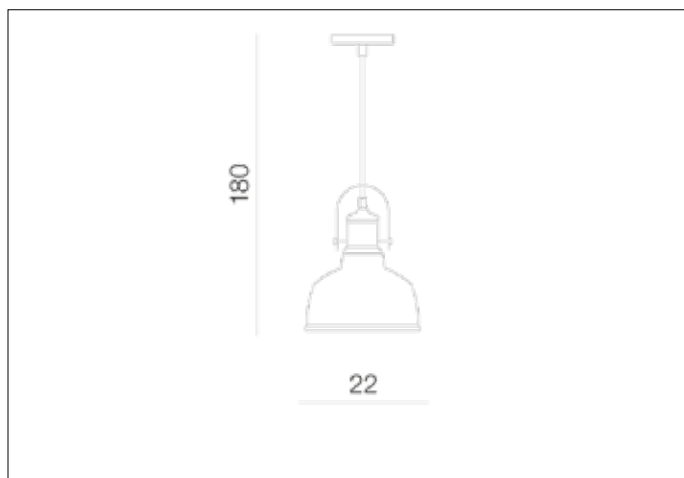

AZzardo[®]
LIGHTING

DARLING 1 BLACK
AZ2409, EAN 5901238424093

Dimensions height / width / length [cm] Product Specifications

Product	180 x 22 x N/A
Mounting inlet:	N/A x N/A x N/A
Ceiling base:	2,5 x 12 x N/A
Shades	15 x 22 x N/A

Line	DECORATIVE
Type	Pendant
Type of track	N/A
Colour	Black
Material	Metal
Light source	1
Type of socket	E27
Lumens	N/A
Kelvins	N/A
Beam angle	N/A
Dimmable	N/A
CCT	N/A
RGB	N/A
RA	N/A
App remote control	N/A
Remote control	N/A
Voltage	230V
Power	max LED 40W
Switch location	N/A
Protection class	IP20
Tilt	N/A
Rotation	N/A

Shipping info height / width / length [cm]

BOX 1:	20 x 24 x 30
BOX 2:	N/A x N/A x N/A
BOX 3:	N/A x N/A x N/A
Net weight [kg]	1,1
Gross weight [kg]	1,2

Energy efficiency

N/A

Azzardo Sp. z o.o.
ul. Strzeszyńska 33 60-479 Poznań,
NIP: 929-185-75-07