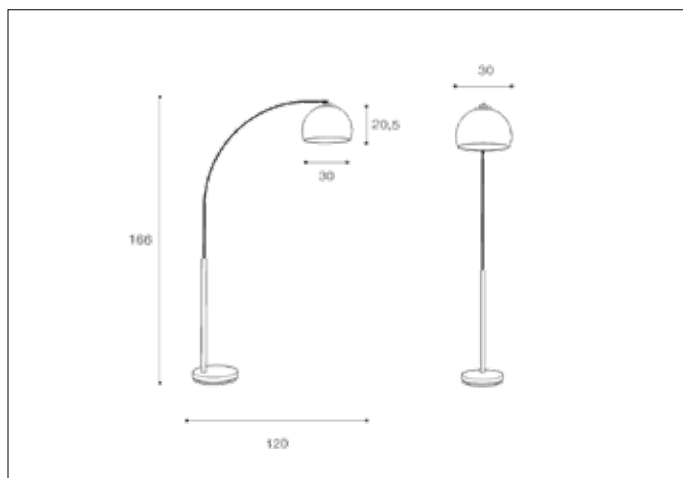

## Dimensions height / width / length [cm] Product Specifications

Product	166 x 30 x 120
Mounting inlet:	N/A x N/A x N/A
Ceiling base:	N/A x N/A x N/A
Shades	20,5 x 30 x N/A

Line	DECORATIVE
Type	Floor
Type of track	N/A
Colour	White / Chrome
Material	Metal / PC / Concrete
Light source	1
Type of socket	E27
Lumens	N/A
Kelvins	N/A
Beam angle	N/A
Dimmable	N/A
CCT	N/A
RGB	N/A
RA	N/A
App remote control	N/A
Remote control	N/A
Voltage	230V
Power	max LED 40W
Switch location	On the wire
Protection class	IP20
Tilt	N/A
Rotation	N/A

## Shipping info height / width / length [cm]

BOX 1:	23 x 62 x 33
BOX 2:	N/A x N/A x N/A
BOX 3:	N/A x N/A x N/A
Net weight [kg]	6,5
Gross weight [kg]	7,2