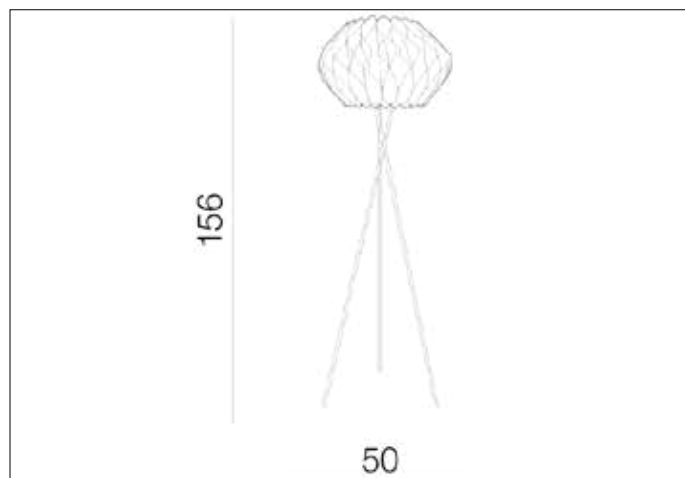

AZzardo[®]
LIGHTING

RUBEN FLOOR BEIGE
AZ2406, EAN 5901238424062

Dimensions height / width / length [cm] Product Specifications

Product	156 x 50 x N/A
Mounting inlet:	N/A x N/A x N/A
Ceiling base:	N/A x N/A x N/A
Shades	28 x 45 x N/A

Line	DECORATIVE
Type	Floor
Type of track	N/A
Colour	Beige
Material	Metal / Fabric
Light source	1
Type of socket	E27
Lumens	N/A
Kelvins	N/A
Beam angle	N/A
Dimmable	N/A
CCT	N/A
RGB	N/A
RA	N/A
App remote control	N/A
Remote control	N/A
Voltage	230V
Power	max LED 60W
Switch location	On the wire
Protection class	IP20
Tilt	N/A
Rotation	N/A

Shipping info height / width / length [cm]

BOX 1:	16 x 56 x 27
BOX 2:	N/A x N/A x N/A
BOX 3:	N/A x N/A x N/A
Net weight [kg]	2,2
Gross weight [kg]	2,75

Energy efficiency

Azzardo Sp. z o.o.
ul. Strzeszyńska 33 60-479 Poznań,
NIP: 929-185-75-07