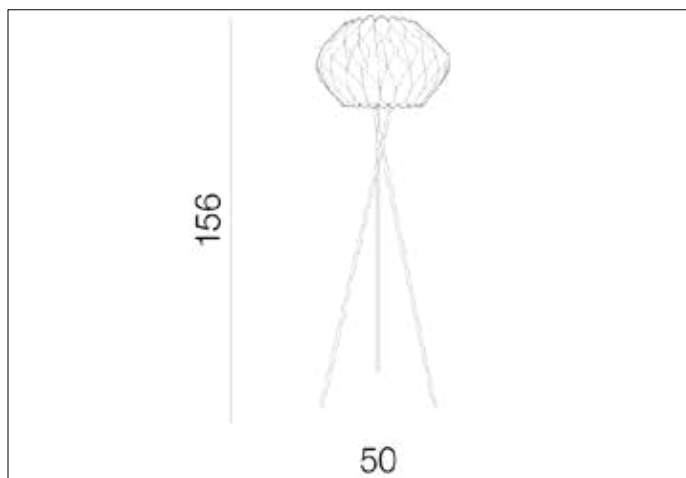

AZzardo[®]
LIGHTING

RUBEN FLOOR GREY
AZ2405, EAN 5901238424055

Dimensions height / width / length [cm] Product Specifications

Product	156 x 50 x N/A
Mounting inlet:	N/A x N/A x N/A
Ceiling base:	N/A x N/A x N/A
Shades	28 x 45 x N/A

Line	DECORATIVE
Type	Floor
Type of track	N/A
Colour	Grey
Material	Metal / Fabric
Light source	1
Type of socket	E27
Lumens	N/A
Kelvins	N/A
Beam angle	N/A
Dimmable	N/A
CCT	N/A
RGB	N/A
RA	N/A
App remote control	N/A
Remote control	N/A
Voltage	230V
Power	max LED 60W
Switch location	On the wire
Protection class	IP20
Tilt	N/A
Rotation	N/A

Shipping info height / width / length [cm]

BOX 1:	16 x 56 x 27
BOX 2:	N/A x N/A x N/A
BOX 3:	N/A x N/A x N/A
Net weight [kg]	2,2
Gross weight [kg]	2,75

Energy efficiency

N/A

Azzardo Sp. z o.o.
ul. Strzeszyńska 33 60-479 Poznań,
NIP: 929-185-75-07