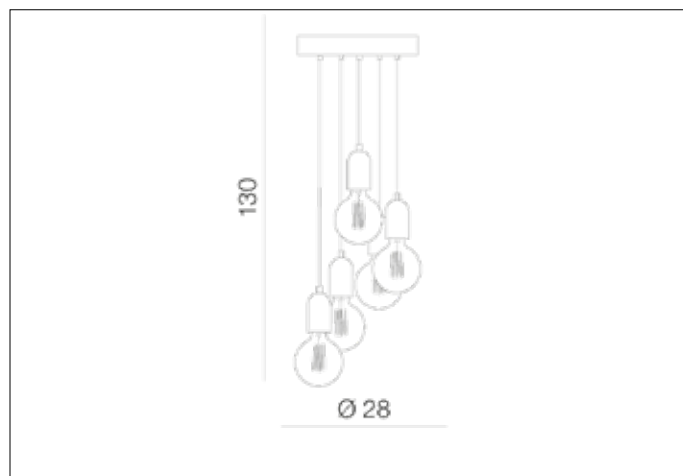

AZzardo[®]
 LIGHTING

VOLTA 5

AZ2386, EAN 5901238423867

Dimensions height / width / length [cm] **Product Specifications**

Product	130 x 28 x N/A
Mounting inlet:	N/A x N/A x N/A
Ceiling base:	2,5 x 28 x N/A
Shades	10 x 6 x N/A

Line	DECORATIVE
Type	Pendant
Type of track	N/A
Colour	Concrete
Material	Metal / Concrete
Light source	5
Type of socket	E27
Lumens	N/A
Kelvins	N/A
Beam angle	N/A
Dimmable	N/A
CCT	N/A
RGB	N/A
RA	N/A
App remote control	N/A
Remote control	N/A
Voltage	230V
Power	max LED 40W
Switch location	N/A
Protection class	IP20
Tilt	N/A
Rotation	N/A

Shipping info height / width / length [cm]

BOX 1:	33 x 30 x 17
BOX 2:	N/A x N/A x N/A
BOX 3:	N/A x N/A x N/A
Net weight [kg]	2,3
Gross weight [kg]	2,5

Energy efficiency

N/A

Azzardo Sp. z o.o.
 ul. Strzeszyńska 33 60-479 Poznań,
 NIP: 929-185-75-07