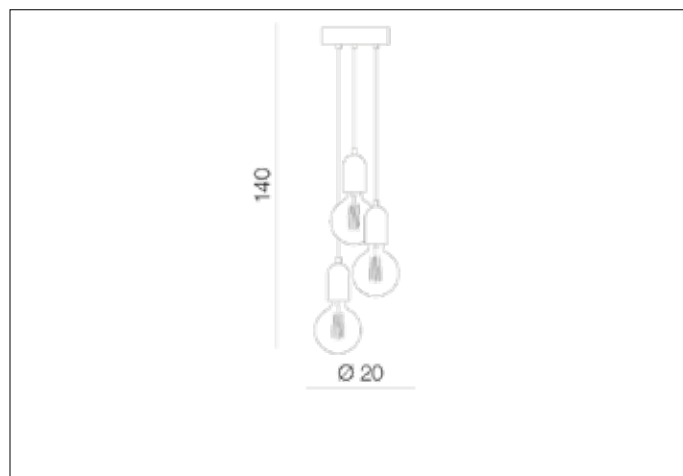

AZzardo[®]
LIGHTING

VOLTA 3

AZ2385, EAN 5901238423850

Dimensions height / width / length [cm] Product Specifications

| | |
|-----------------|-----------------|
| Product | 140 x 20 x N/A |
| Mounting inlet: | N/A x N/A x N/A |
| Ceiling base: | 2,5 x 18 x N/A |
| Shades | 10 x 6 x N/A |

| | |
|--------------------|------------------|
| Line | DECORATIVE |
| Type | Pendant |
| Type of track | N/A |
| Colour | Concrete |
| Material | Metal / Concrete |
| Light source | 3 |
| Type of socket | E27 |
| Lumens | N/A |
| Kelvins | N/A |
| Beam angle | N/A |
| Dimmable | N/A |
| CCT | N/A |
| RGB | N/A |
| RA | N/A |
| App remote control | N/A |
| Remote control | N/A |
| Voltage | 230V |
| Power | max LED 40W |
| Switch location | N/A |
| Protection class | IP20 |
| Tilt | N/A |
| Rotation | N/A |

Shipping info height / width / length [cm]

| | |
|-------------------|-----------------|
| BOX 1: | 27 x 20 x 17 |
| BOX 2: | N/A x N/A x N/A |
| BOX 3: | N/A x N/A x N/A |
| Net weight [kg] | 1,3 |
| Gross weight [kg] | 1,5 |