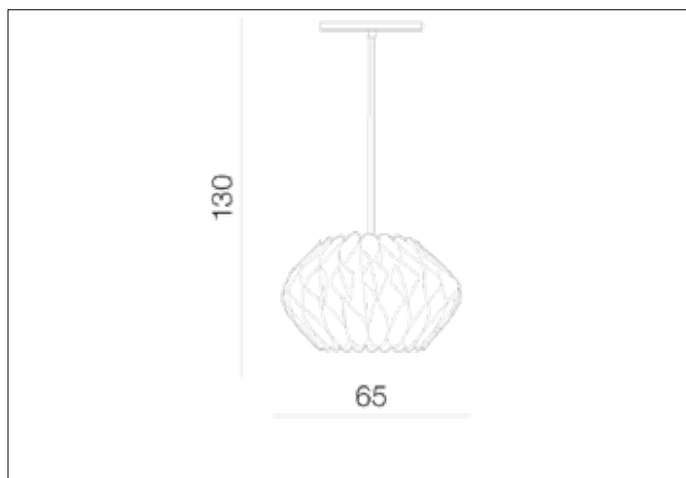

AZzardo[®]
LIGHTING

RUBEN L BEIGE
AZ2382, EAN 5901238423829

Dimensions height / width / length [cm] Product Specifications

Product	130 x 65 x N/A
Mounting inlet:	N/A x N/A x N/A
Ceiling base:	13 x 5,5 x N/A
Shades	40 x 65 x N/A

Line	DECORATIVE
Type	Pendant
Type of track	N/A
Colour	Beige
Material	Metal / Fabric
Light source	3
Type of socket	E27
Lumens	N/A
Kelvins	N/A
Beam angle	N/A
Dimmable	N/A
CCT	N/A
RGB	N/A
RA	N/A
App remote control	N/A
Remote control	N/A
Voltage	230V
Power	max LED 60W
Switch location	N/A
Protection class	IP20
Tilt	N/A
Rotation	N/A

Shipping info height / width / length [cm]

BOX 1:	27 x 42 x 43
BOX 2:	N/A x N/A x N/A
BOX 3:	N/A x N/A x N/A
Net weight [kg]	2,6
Gross weight [kg]	2,9

Energy efficiency

N/A

Azzardo Sp. z o.o.
ul. Strzeszyńska 33 60-479 Poznań,
NIP: 929-185-75-07