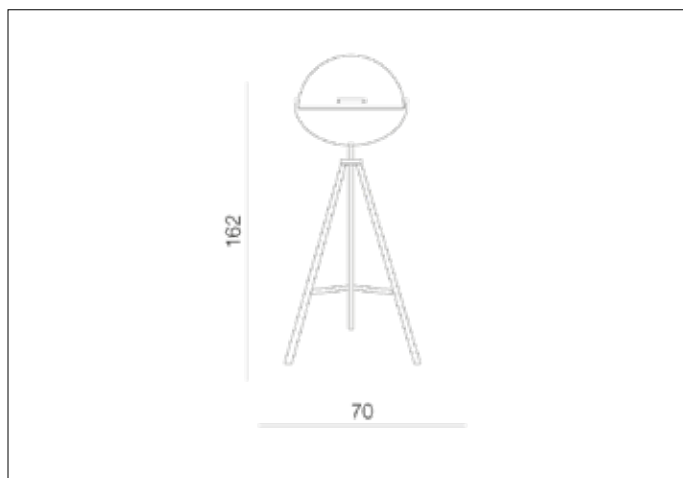

AZzardo[®]
LIGHTING

TOMA FLOOR BLACK
AZ2379, EAN 5901238423799

Dimensions height / width / length [cm] Product Specifications

Product	162 x 70 x 70
Mounting inlet:	N/A x N/A x N/A
Ceiling base:	N/A x N/A x N/A
Shades	30 x 50 x N/A

Line	DECORATIVE
Type	Floor
Type of track	N/A
Colour	Black
Material	Metal
Light source	1
Type of socket	E27
Lumens	N/A
Kelvins	N/A
Beam angle	N/A
Dimmable	N/A
CCT	N/A
RGB	N/A
RA	N/A
App remote control	N/A
Remote control	N/A
Voltage	230V
Power	max LED 40W
Switch location	On the wire
Protection class	IP20
Tilt	90°
Rotation	360°

Shipping info height / width / length [cm]

BOX 1:	114 x 20 x 20
BOX 2:	37 x 54 x 55
BOX 3:	N/A x N/A x N/A
Net weight [kg]	8,8
Gross weight [kg]	9,9

Energy efficiency

N/A

Azzardo Sp. z o.o.
ul. Strzeszyńska 33 60-479 Poznań,
NIP: 929-185-75-07