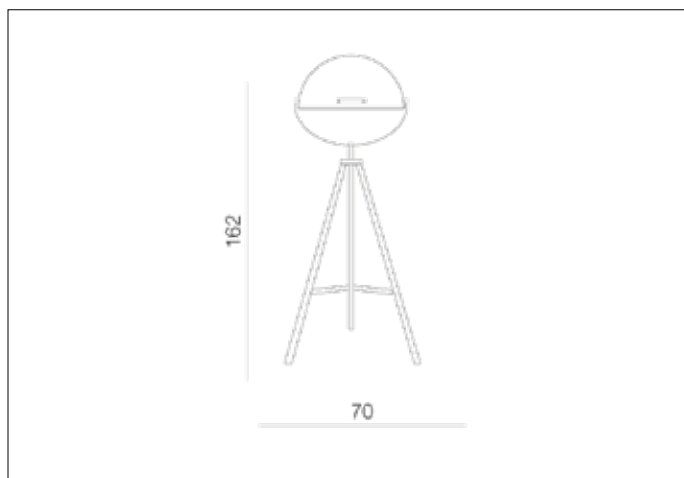

AZzardo[®]
LIGHTING

TOMA FLOOR WHITE
AZ2378, EAN 5901238423782

Dimensions height / width / length [cm] Product Specifications

Product	162 x 70 x 70
Mounting inlet:	N/A x N/A x N/A
Ceiling base:	N/A x N/A x N/A
Shades	30 x 50 x N/A

Line	DECORATIVE
Type	Floor
Type of track	N/A
Colour	White
Material	Metal
Light source	1
Type of socket	E27
Lumens	N/A
Kelvins	N/A
Beam angle	N/A
Dimmable	N/A
CCT	N/A
RGB	N/A
RA	N/A
App remote control	N/A
Remote control	N/A
Voltage	230V
Power	max LED 40W
Switch location	On the wire
Protection class	IP20
Tilt	90°
Rotation	360°

Shipping info height / width / length [cm]

BOX 1:	114 x 20 x 20
BOX 2:	37 x 54 x 55
BOX 3:	N/A x N/A x N/A
Net weight [kg]	8,8
Gross weight [kg]	9,9

Energy efficiency

N/A

Azzardo Sp. z o.o.
ul. Strzeszyńska 33 60-479 Poznań,
NIP: 929-185-75-07