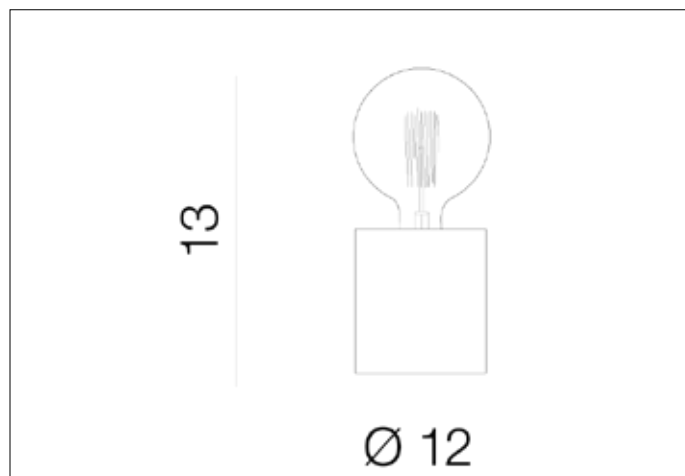

AZzardo[®]
LIGHTING

VOLTA TABLE
AZ2372, EAN 5901238423720

Dimensions height / width / length [cm] Product Specifications

Product	13 x 12 x N/A
Mounting inlet:	N/A x N/A x N/A
Ceiling base:	N/A x N/A x N/A
Shades	N/A x N/A x N/A

Line	DECORATIVE
Type	Table
Type of track	N/A
Colour	Concrete
Material	Metal / Concrete
Light source	1
Type of socket	E27
Lumens	N/A
Kelvins	N/A
Beam angle	N/A
Dimmable	N/A
CCT	N/A
RGB	N/A
RA	N/A
App remote control	N/A
Remote control	N/A
Voltage	230V
Power	max LED 40W
Switch location	On the wire
Protection class	IP20
Tilt	N/A
Rotation	N/A

Shipping info height / width / length [cm]

BOX 1:	20 x 16,5 x 17
BOX 2:	N/A x N/A x N/A
BOX 3:	N/A x N/A x N/A
Net weight [kg]	1,7
Gross weight [kg]	2,2

Energy efficiency

N/A

Azzardo Sp. z o.o.
ul. Strzeszyńska 33 60-479 Poznań,
NIP: 929-185-75-07