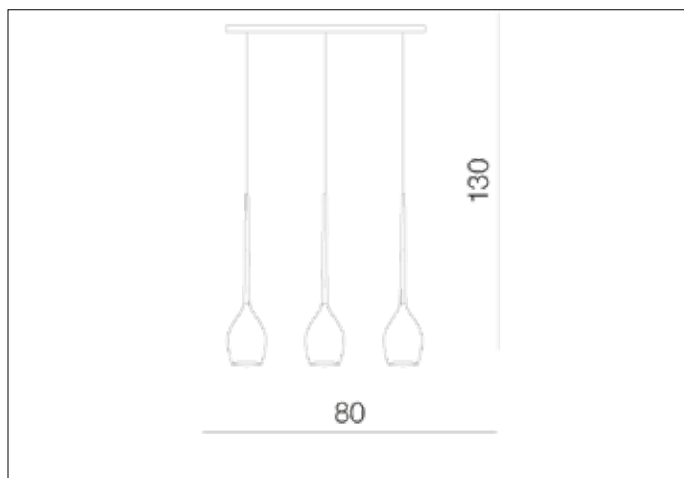

AZzardo[®]
LIGHTING

IZZA 3 MATT AMBER
AZ2322, EAN 5901238423225

Dimensions height / width / length [cm] Product Specifications

Product	130 x 80 x 13
Mounting inlet:	N/A x N/A x N/A
Ceiling base:	3 x 78 x 8
Shades	21 x 13 x N/A

Line	DECORATIVE
Type	Pendant
Type of track	N/A
Colour	Amber
Material	Glass / Metal
Light source	3
Type of socket	E14
Lumens	N/A
Kelvins	N/A
Beam angle	N/A
Dimmable	N/A
CCT	N/A
RGB	N/A
RA	N/A
App remote control	N/A
Remote control	N/A
Voltage	230V
Power	max LED 50W
Switch location	N/A
Protection class	IP20
Tilt	N/A
Rotation	N/A

Shipping info height / width / length [cm]

BOX 1:	26 x 87 x 17
BOX 2:	N/A x N/A x N/A
BOX 3:	N/A x N/A x N/A
Net weight [kg]	4,5
Gross weight [kg]	5

Energy efficiency

N/A

Azzardo Sp. z o.o.
ul. Strzeszyńska 33 60-479 Poznań,
NIP: 929-185-75-07