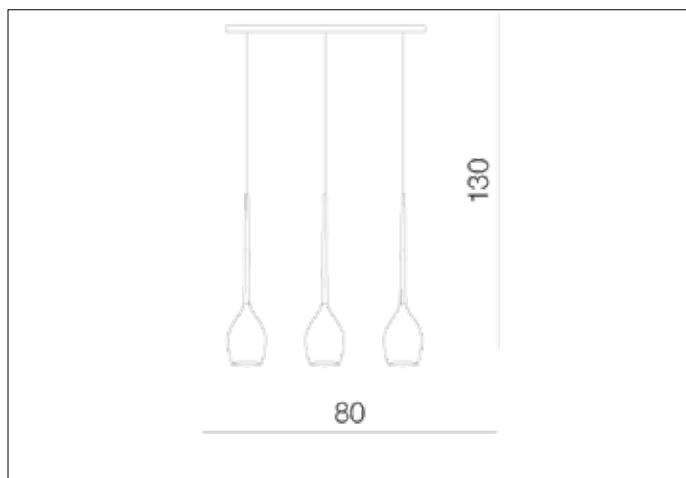

AZzardo[®]
LIGHTING

IZZA 3 SHINY BLACK
AZ2321, EAN 5901238423218

Dimensions height / width / length [cm] Product Specifications

Product	130 x 80 x 13
Mounting inlet:	N/A x N/A x N/A
Ceiling base:	3 x 78 x 8
Shades	21 x 13 x N/A

Shipping info height / width / length [cm]

BOX 1:	26 x 87 x 17
BOX 2:	N/A x N/A x N/A
BOX 3:	N/A x N/A x N/A
Net weight [kg]	4,5
Gross weight [kg]	5

Energy efficiency

N/A

Azzardo Sp. z o.o.
ul. Strzeszyńska 33 60-479 Poznań,
NIP: 929-185-75-07

www.azzardolighting.com

Line	DECORATIVE
Type	Pendant
Type of track	N/A
Colour	Shiny Black
Material	Glass / Metal
Light source	3
Type of socket	E14
Lumens	N/A
Kelvins	N/A
Beam angle	N/A
Dimmable	N/A
CCT	N/A
RGB	N/A
RA	N/A
App remote control	N/A
Remote control	N/A
Voltage	230V
Power	max LED 50W
Switch location	N/A
Protection class	IP20
Tilt	N/A
Rotation	N/A