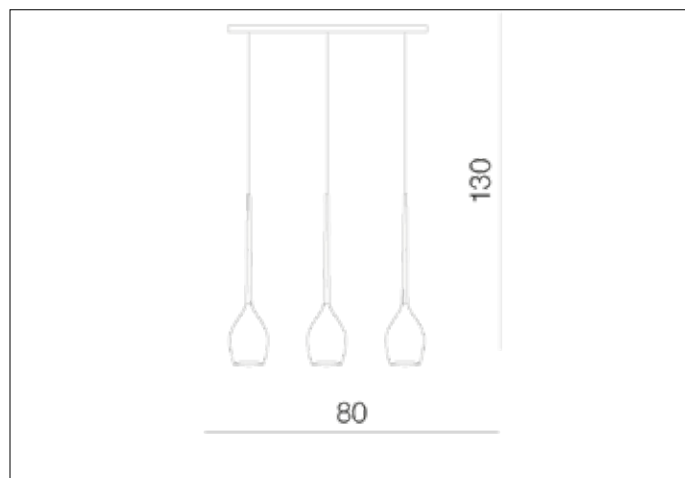

AZzardo[®]
LIGHTING

IZZA 3 SHINY WHITE
AZ2320, EAN 5901238423201

Dimensions height / width / length [cm] Product Specifications

Product	130 x 80 x 13
Mounting inlet:	N/A x N/A x N/A
Ceiling base:	3 x 78 x 8
Shades	21 x 13 x N/A

Line	DECORATIVE
Type	Pendant
Type of track	N/A
Colour	Shiny White
Material	Glass / Metal
Light source	3
Type of socket	E14
Lumens	N/A
Kelvins	N/A
Beam angle	N/A
Dimmable	N/A
CCT	N/A
RGB	N/A
RA	N/A
App remote control	N/A
Remote control	N/A
Voltage	230V
Power	max LED 50W
Switch location	N/A
Protection class	IP20
Tilt	N/A
Rotation	N/A

Shipping info height / width / length [cm]

BOX 1:	26 x 87 x 17
BOX 2:	N/A x N/A x N/A
BOX 3:	N/A x N/A x N/A
Net weight [kg]	4,5
Gross weight [kg]	5

Energy efficiency

N/A

Azzardo Sp. z o.o.
ul. Strzeszyńska 33 60-479 Poznań,
NIP: 929-185-75-07