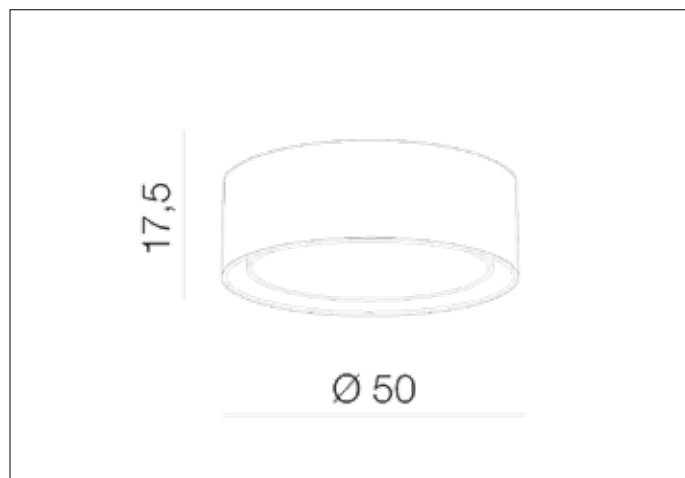

AZzardo[®]
LIGHTING

MILO BLACK
AZ2317, EAN 5901238423171

Dimensions height / width / length [cm] Product Specifications

Product	17,5 x 50 x N/A
Mounting inlet:	N/A x N/A x N/A
Ceiling base:	N/A x N/A x N/A
Shades	N/A x N/A x N/A

Line	DECORATIVE
Type	Top
Type of track	N/A
Colour	Black
Material	Fabric / Acryl / Metal
Light source	3
Type of socket	E27
Lumens	N/A
Kelvins	N/A
Beam angle	N/A
Dimmable	N/A
CCT	N/A
RGB	N/A
RA	N/A
App remote control	N/A
Remote control	N/A
Voltage	230V
Power	max LED 60W
Switch location	N/A
Protection class	IP20
Tilt	N/A
Rotation	N/A

Shipping info height / width / length [cm]

BOX 1:	24 x 56 x 56
BOX 2:	N/A x N/A x N/A
BOX 3:	N/A x N/A x N/A
Net weight [kg]	3,7
Gross weight [kg]	4,1

Energy efficiency

N/A

Azzardo Sp. z o.o.
ul. Strzeszyńska 33 60-479 Poznań,
NIP: 929-185-75-07