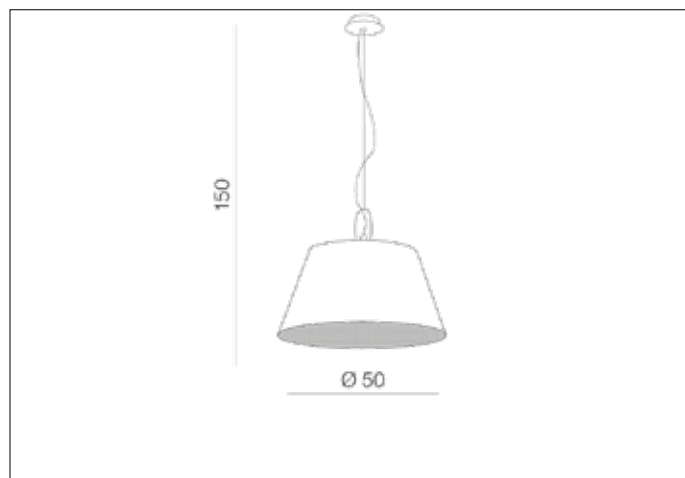

AZzardo[®]
LIGHTING

ALICANTE GREY
AZ2294, EAN 5901238422945

Dimensions height / width / length [cm] Product Specifications

Product	150 x 50 x N/A
Mounting inlet:	N/A x N/A x N/A
Ceiling base:	3 x 13 x N/A
Shades	25 x 50 x N/A

Line	DECORATIVE
Type	Pendant
Type of track	N/A
Colour	Grey
Material	Fabric / Metal
Light source	1
Type of socket	E27
Lumens	N/A
Kelvins	N/A
Beam angle	N/A
Dimmable	N/A
CCT	N/A
RGB	N/A
RA	N/A
App remote control	N/A
Remote control	N/A
Voltage	230V
Power	max LED 60W
Switch location	N/A
Protection class	IP20
Tilt	N/A
Rotation	N/A

Shipping info height / width / length [cm]

BOX 1:	30 x 54 x 54
BOX 2:	N/A x N/A x N/A
BOX 3:	N/A x N/A x N/A
Net weight [kg]	2,8
Gross weight [kg]	3,1

Energy efficiency

N/A

Azzardo Sp. z o.o.
ul. Strzeszyńska 33 60-479 Poznań,
NIP: 929-185-75-07