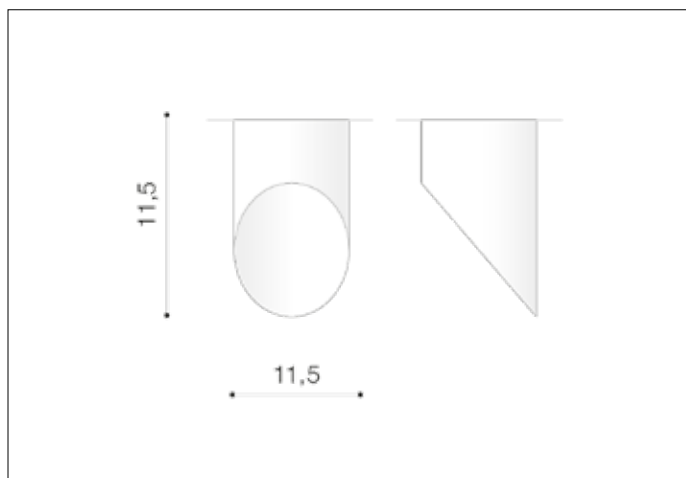

AZzardo[®]
LIGHTING

MOMO 12 BLACK
AZ2281, EAN 5901238422815

Dimensions height / width / length [cm] Product Specifications

Product	11,5 x 11,5 x N/A
Mounting inlet:	N/A x N/A x N/A
Ceiling base:	N/A x N/A x N/A
Shades	N/A x N/A x N/A

Line	TECHNICAL
Type	Exposed Downlight
Type of track	N/A
Colour	Black
Material	Aluminium
Light source	1
Type of socket	LED INTEGRATED
Lumens	325
Kelvins	3000
Beam angle	89°
Dimmable	N/A
CCT	N/A
RGB	N/A
RA	? 90
App remote control	N/A
Remote control	N/A
Voltage	230V
Power	11W
Switch location	N/A
Protection class	IP20
Tilt	N/A
Rotation	N/A

Shipping info height / width / length [cm]

BOX 1:	12,5 x 12,5 x 12,5
BOX 2:	N/A x N/A x N/A
BOX 3:	N/A x N/A x N/A
Net weight [kg]	0,32
Gross weight [kg]	0,4

Energy efficiency

Azzardo Sp. z o.o.
ul. Strzeszyńska 33 60-479 Poznań,
NIP: 929-185-75-07