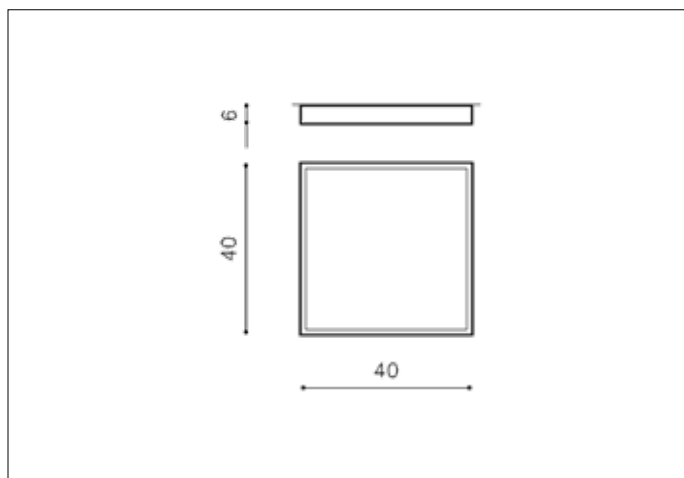

## Dimensions height / width / length [cm] Product Specifications

Product	6 x 40 x 40
Mounting inlet:	N/A x N/A x N/A
Ceiling base:	N/A x N/A x N/A
Shades	N/A x N/A x N/A

Line	TECHNICAL
Type	Exposed Downlight
Type of track	N/A
Colour	Black
Material	Aluminium / Acryl
Light source	1
Type of socket	LED INTEGRATED
Lumens	4200
Kelvins	3000
Beam angle	N/A
Dimmable	N/A
CCT	N/A
RGB	N/A
RA	? 90
App remote control	N/A
Remote control	N/A
Voltage	230V
Power	50W
Switch location	N/A
Protection class	IP20
Tilt	N/A
Rotation	N/A

## Shipping info height / width / length [cm]

BOX 1:	6,5 x 31 x 41
BOX 2:	N/A x N/A x N/A
BOX 3:	N/A x N/A x N/A
Net weight [kg]	1,7
Gross weight [kg]	1,9