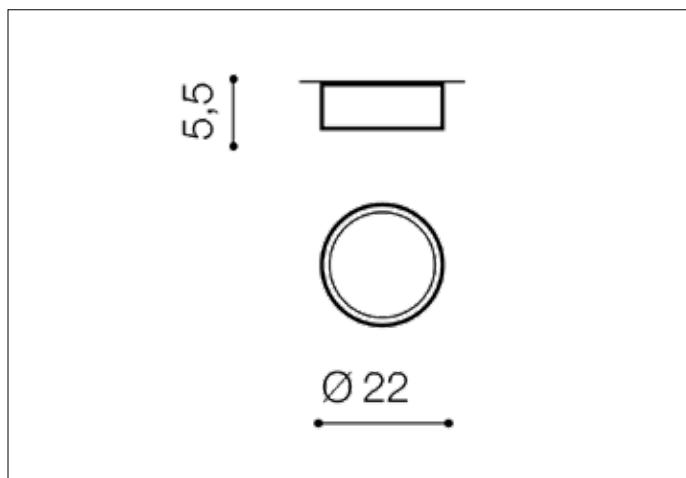

## Dimensions height / width / length [cm] Product Specifications

Product	5,5 x 22 x N/A
Mounting inlet:	N/A x N/A x N/A
Ceiling base:	N/A x N/A x N/A
Shades	N/A x N/A x N/A

Line	TECHNICAL
Type	Exposed Downlight
Type of track	N/A
Colour	White
Material	Aluminium / Acryl
Light source	1
Type of socket	LED INTEGRATED
Lumens	1640
Kelvins	4000
Beam angle	111°
Dimmable	N/A
CCT	N/A
RGB	N/A
RA	? 90
App remote control	N/A
Remote control	N/A
Voltage	230V
Power	18W
Switch location	N/A
Protection class	IP20
Tilt	N/A
Rotation	N/A

## Shipping info height / width / length [cm]

BOX 1:	6,5 x 23 x 23
BOX 2:	N/A x N/A x N/A
BOX 3:	N/A x N/A x N/A
Net weight [kg]	0,6
Gross weight [kg]	0,65