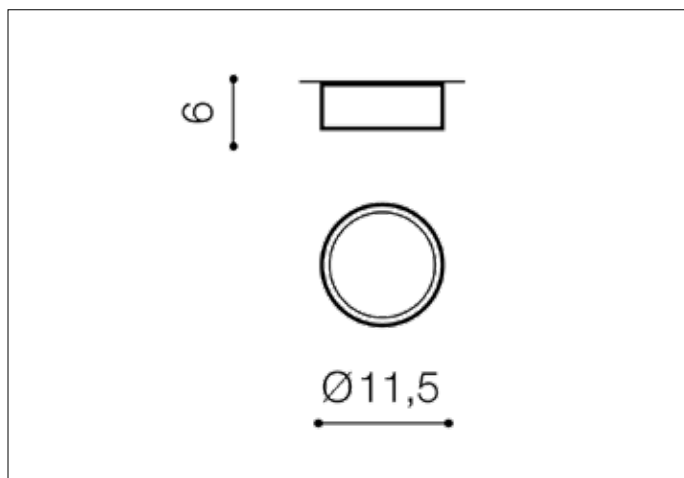

AZzardo[®]
LIGHTING

MONZA R 12 4000K BK
AZ2258, EAN 5901238422587

Dimensions height / width / length [cm] Product Specifications

| | |
|-----------------|-----------------|
| Product | 6 x 11,5 x N/A |
| Mounting inlet: | N/A x N/A x N/A |
| Ceiling base: | N/A x N/A x N/A |
| Shades | N/A x N/A x N/A |

| | |
|--------------------|-------------------|
| Line | TECHNICAL |
| Type | Exposed Downlight |
| Type of track | N/A |
| Colour | Black |
| Material | Aluminium / Acryl |
| Light source | 1 |
| Type of socket | LED INTEGRATED |
| Lumens | 750 |
| Kelvins | 4000 |
| Beam angle | 110° |
| Dimmable | N/A |
| CCT | N/A |
| RGB | N/A |
| RA | ? 90 |
| App remote control | N/A |
| Remote control | N/A |
| Voltage | 230V |
| Power | 10W |
| Switch location | N/A |
| Protection class | IP20 |
| Tilt | N/A |
| Rotation | N/A |

Shipping info height / width / length [cm]

| | |
|-------------------|-----------------|
| BOX 1: | 7 x 12,5 x 12,5 |
| BOX 2: | N/A x N/A x N/A |
| BOX 3: | N/A x N/A x N/A |
| Net weight [kg] | 0,25 |
| Gross weight [kg] | 0,3 |