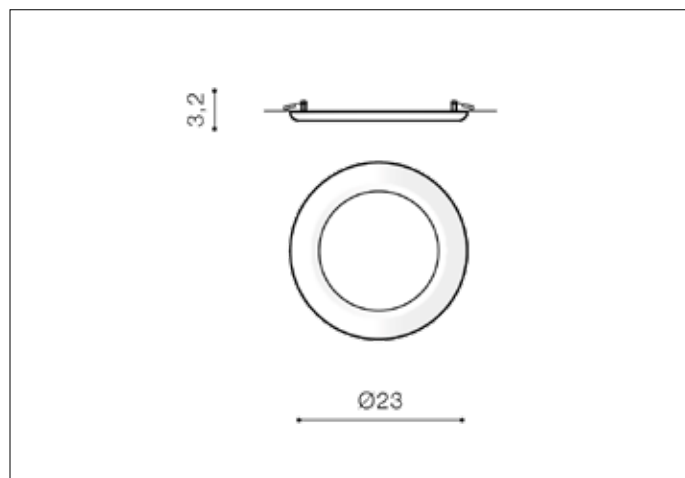

AZzardo[®]
LIGHTING

LINDA 23 3000K CHROME
AZ2246, EAN 5901238422464

Dimensions height / width / length [cm] Product Specifications

Product	3,2 x 23 x N/A
Mounting inlet:	N/A x 21 x N/A
Ceiling base:	N/A x N/A x N/A
Shades	N/A x N/A x N/A

Line	TECHNICAL
Type	Downlight
Type of track	N/A
Colour	Chrome
Material	Aluminium
Light source	1
Type of socket	LED INTEGRATED
Lumens	1500
Kelvins	3000
Beam angle	N/A
Dimmable	N/A
CCT	N/A
RGB	N/A
RA	N/A
App remote control	N/A
Remote control	N/A
Voltage	230V
Power	18W
Switch location	N/A
Protection class	IP20
Tilt	N/A
Rotation	N/A

Shipping info height / width / length [cm]

BOX 1:	24 x 24 x 4,5
BOX 2:	N/A x N/A x N/A
BOX 3:	N/A x N/A x N/A
Net weight [kg]	0,7
Gross weight [kg]	0,8

Energy efficiency

Azzardo Sp. z o.o.
ul. Strzeszyńska 33 60-479 Poznań,
NIP: 929-185-75-07