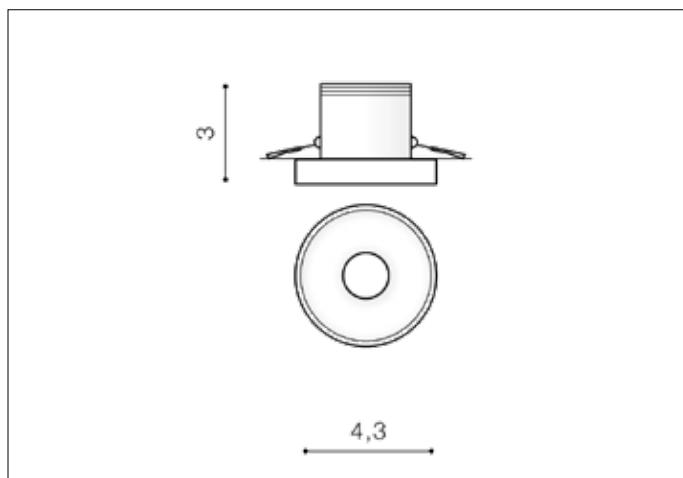

## Dimensions height / width / length [cm] Product Specifications

Product	3 x 4,3 x N/A
Mounting inlet:	2,7 x 3,6 x N/A
Ceiling base:	N/A x N/A x N/A
Shades	N/A x N/A x N/A

Line	TECHNICAL
Type	Downlight
Type of track	N/A
Colour	White
Material	Acryl / Aluminium
Light source	1
Type of socket	LED INTEGRATED
Lumens	250
Kelvins	3000
Beam angle	N/A
Dimmable	N/A
CCT	N/A
RGB	N/A
RA	N/A
App remote control	N/A
Remote control	N/A
Voltage	230V
Power	3W
Switch location	N/A
Protection class	IP20
Tilt	N/A
Rotation	N/A

## Shipping info height / width / length [cm]

BOX 1:	7,5 x 7,5 x 6,5
BOX 2:	N/A x N/A x N/A
BOX 3:	N/A x N/A x N/A
Net weight [kg]	0,06
Gross weight [kg]	0,08