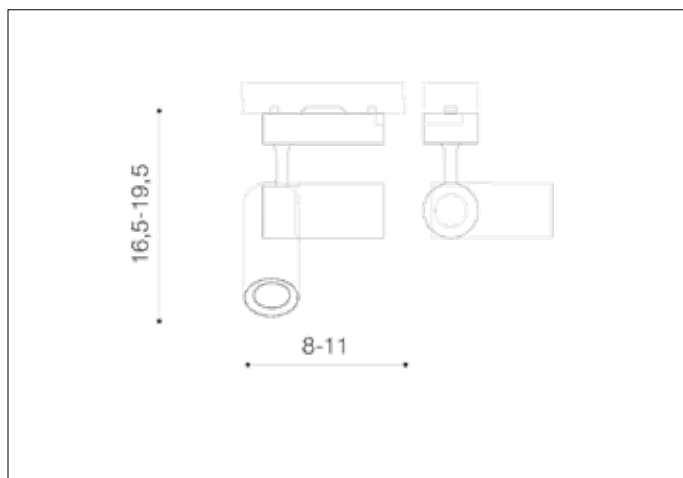

AZzardo[®]
LIGHTING

TIVOLI TRACK 3LINE 10W 4000K BK
AZ2225, EAN 5901238422259

Dimensions height / width / length [cm] Product Specifications

Product	16,5 ~ 19,5 x 8 ~ 11 x 8 ~ 11
Mounting inlet:	N/A x N/A x N/A
Ceiling base:	N/A x N/A x N/A
Shades	11 x 8 x N/A

Line	TECHNICAL
Type	Track
Type of track	3 Line
Colour	Black
Material	Aluminium
Light source	1
Type of socket	LED INTEGRATED
Lumens	800
Kelvins	4000
Beam angle	25°
Dimmable	N/A
CCT	N/A
RGB	N/A
RA	? 90
App remote control	N/A
Remote control	N/A
Voltage	230V
Power	10W
Switch location	N/A
Protection class	IP20
Tilt	90°
Rotation	360°

Shipping info height / width / length [cm]

BOX 1:	18,5 x 12,5 x 9
BOX 2:	N/A x N/A x N/A
BOX 3:	N/A x N/A x N/A
Net weight [kg]	0,45
Gross weight [kg]	0,52

Energy efficiency

Azzardo Sp. z o.o.
ul. Strzeszyńska 33 60-479 Poznań,
NIP: 929-185-75-07