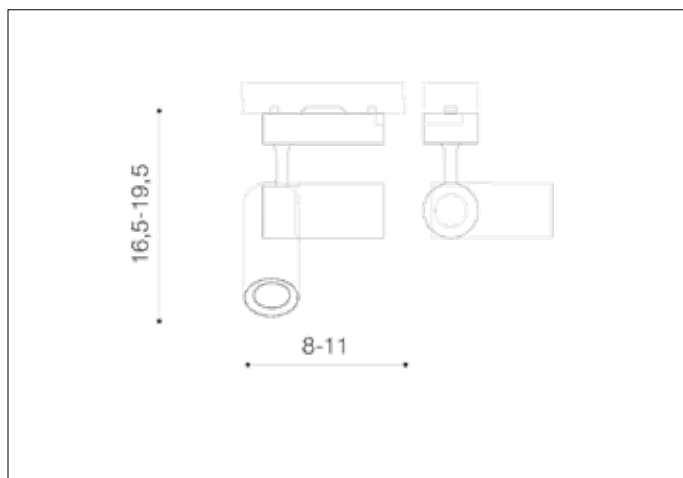

## Dimensions height / width / length [cm] Product Specifications

Product	16,5 ~ 19,5 x 8 ~ 11 x 8 ~ 11
Mounting inlet:	N/A x N/A x N/A
Ceiling base:	N/A x N/A x N/A
Shades	11 x 8 x N/A

## Shipping info height / width / length [cm]

BOX 1:	18,5 x 12,5 x 9
BOX 2:	N/A x N/A x N/A
BOX 3:	N/A x N/A x N/A
Net weight [kg]	0,45
Gross weight [kg]	0,52

## Energy efficiency

Azzardo Sp. z o.o.  
ul. Strzeszyńska 33 60-479 Poznań,  
NIP: 929-185-75-07

[www.azzardolighting.com](http://www.azzardolighting.com)

Line	TECHNICAL
Type	Track
Type of track	3 Line
Colour	Black
Material	Aluminium
Light source	1
Type of socket	LED INTEGRATED
Lumens	755
Kelvins	3000
Beam angle	24°
Dimmable	N/A
CCT	N/A
RGB	N/A
RA	? 90
App remote control	N/A
Remote control	N/A
Voltage	230V
Power	10W
Switch location	N/A
Protection class	IP20
Tilt	90°
Rotation	360°