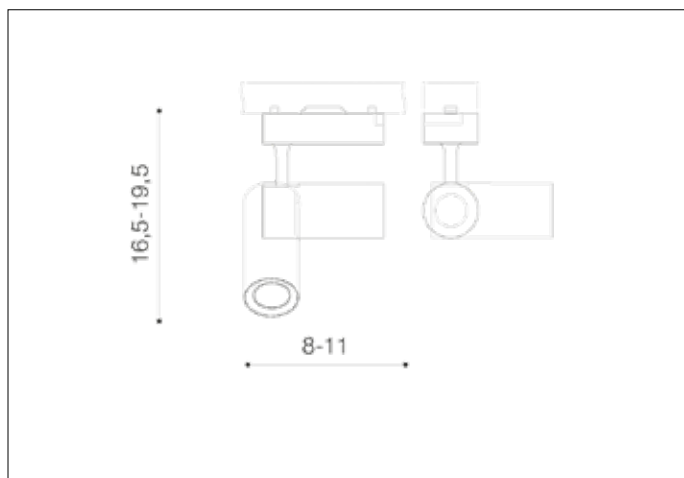

AZzardo[®]
LIGHTING

TIVOLI TRACK 3LINE 10W 4000K WH
AZ2223, EAN 5901238422235

Dimensions height / width / length [cm] Product Specifications

Product	16,5 ~ 19,5 x 8 ~ 11 x 8 ~ 11
Mounting inlet:	N/A x N/A x N/A
Ceiling base:	N/A x N/A x N/A
Shades	11 x 8 x N/A

Shipping info height / width / length [cm]

BOX 1:	18,5 x 12,5 x 9
BOX 2:	N/A x N/A x N/A
BOX 3:	N/A x N/A x N/A
Net weight [kg]	0,45
Gross weight [kg]	0,52

Energy efficiency

Azzardo Sp. z o.o.
ul. Strzeszyńska 33 60-479 Poznań,
NIP: 929-185-75-07

www.azzardolighting.com

Line	TECHNICAL
Type	Track
Type of track	3 Line
Colour	White
Material	Aluminium
Light source	1
Type of socket	LED INTEGRATED
Lumens	800
Kelvins	4000
Beam angle	25°
Dimmable	N/A
CCT	N/A
RGB	N/A
RA	? 90
App remote control	N/A
Remote control	N/A
Voltage	230V
Power	10W
Switch location	N/A
Protection class	IP20
Tilt	90°
Rotation	360°