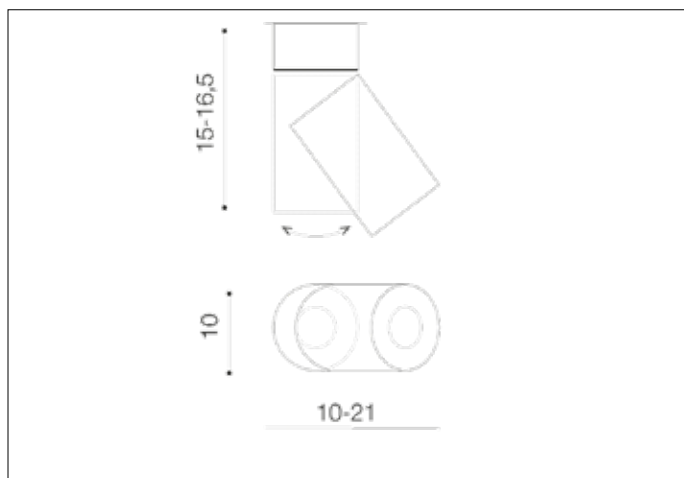

AZzardo[®]
LIGHTING

SIENA 20W 4000K CHROME
AZ2221, EAN 5901238422211

Dimensions height / width / length [cm] Product Specifications

Product	15 ~ 16,5 x 10 ~ 21 x 10
Mounting inlet:	N/A x N/A x N/A
Ceiling base:	5 x 10 x N/A
Shades	10,5 x 10 x N/A

Shipping info height / width / length [cm]

BOX 1:	18 x 11 x 11
BOX 2:	N/A x N/A x N/A
BOX 3:	N/A x N/A x N/A
Net weight [kg]	1
Gross weight [kg]	0,9

Energy efficiency

Azzardo Sp. z o.o.
ul. Strzeszyńska 33 60-479 Poznań,
NIP: 929-185-75-07

www.azzardolighting.com

Line	TECHNICAL
Type	Exposed Downlight
Type of track	N/A
Colour	Chrome
Material	Aluminium
Light source	1
Type of socket	LED INTEGRATED
Lumens	1490
Kelvins	4000
Beam angle	32°
Dimmable	N/A
CCT	N/A
RGB	N/A
RA	? 90
App remote control	N/A
Remote control	N/A
Voltage	230V
Power	20W
Switch location	N/A
Protection class	IP20
Tilt	90°
Rotation	350°