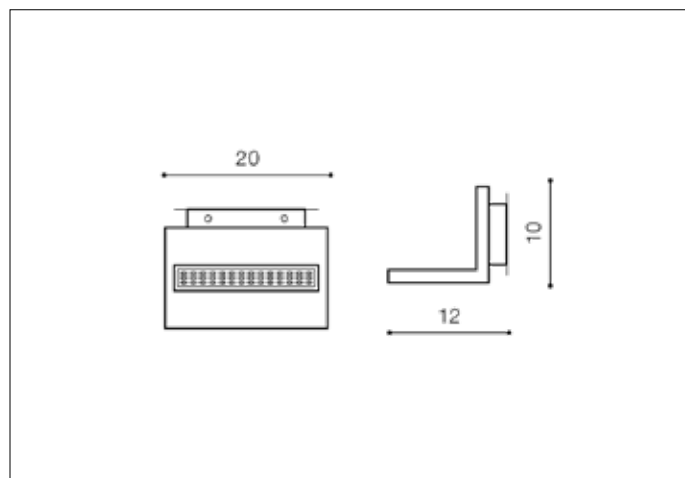

AZzardo[®]
 LIGHTING

 LATONA BLACK
 AZ2204, EAN 5901238422044

Dimensions height / width / length [cm] **Product Specifications**

Product	10 x 20 x 12
Mounting inlet:	N/A x N/A x N/A
Ceiling base:	N/A x N/A x N/A
Shades	N/A x N/A x N/A

Line	TECHNICAL
Type	Wall
Type of track	N/A
Colour	Black
Material	Aluminium
Light source	1
Type of socket	LED INTEGRATED
Lumens	800
Kelvins	3000
Beam angle	N/A
Dimmable	N/A
CCT	N/A
RGB	N/A
RA	N/A
App remote control	N/A
Remote control	N/A
Voltage	230V
Power	10W
Switch location	N/A
Protection class	IP20
Tilt	N/A
Rotation	N/A

Shipping info height / width / length [cm]

BOX 1:	15 x 21 x 10
BOX 2:	N/A x N/A x N/A
BOX 3:	N/A x N/A x N/A
Net weight [kg]	0,9
Gross weight [kg]	1

Energy efficiency

Azzardo Sp. z o.o.
 ul. Strzeszyńska 33 60-479 Poznań,
 NIP: 929-185-75-07