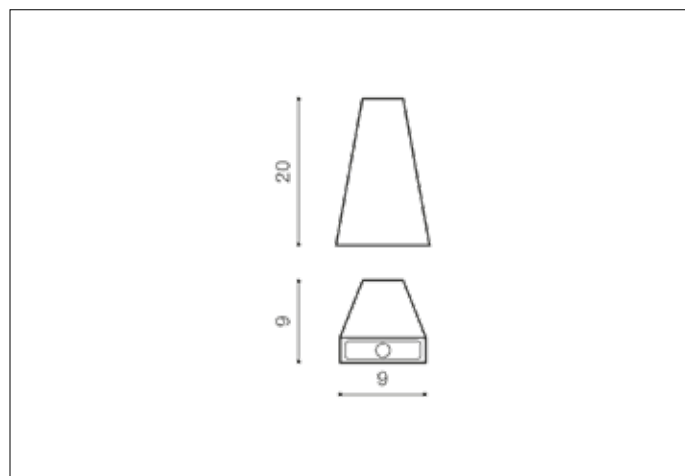

## Dimensions height / width / length [cm] Product Specifications

Product	20 x 9 x 9
Mounting inlet:	N/A x N/A x N/A
Ceiling base:	N/A x N/A x N/A
Shades	N/A x N/A x N/A

Line	TECHNICAL
Type	Wall / Outdoor
Type of track	N/A
Colour	Bright Grey
Material	Aluminium
Light source	1
Type of socket	LED INTEGRATED
Lumens	440
Kelvins	3000
Beam angle	N/A
Dimmable	N/A
CCT	N/A
RGB	N/A
RA	N/A
App remote control	N/A
Remote control	N/A
Voltage	230V
Power	6W
Switch location	N/A
Protection class	IP54
Tilt	N/A
Rotation	N/A

## Shipping info height / width / length [cm]

BOX 1:	11,5 x 11,5 x 23
BOX 2:	N/A x N/A x N/A
BOX 3:	N/A x N/A x N/A
Net weight [kg]	0,8
Gross weight [kg]	0,9