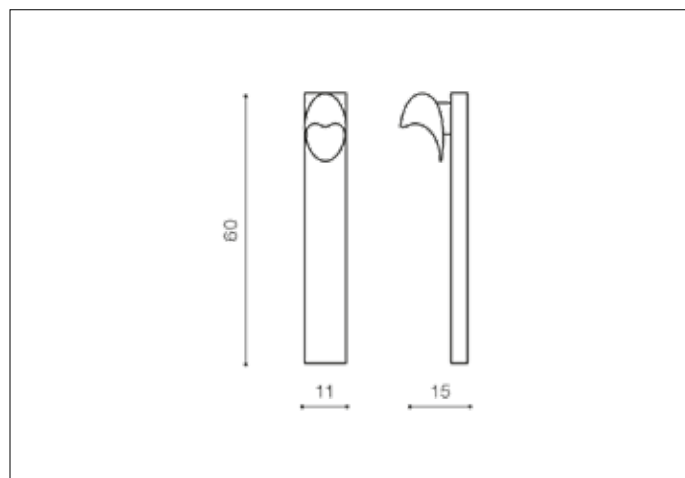

AZzardo[®]
LIGHTING

MATERA 600

AZ2185, EAN 5901238421856

Dimensions height / width / length [cm] Product Specifications

Product	60 x 11 x 15
Mounting inlet:	N/A x N/A x N/A
Ceiling base:	N/A x N/A x N/A
Shades	N/A x N/A x N/A

Line	TECHNICAL
Type	Floor / Ground
Type of track	N/A
Colour	Dark Grey
Material	Aluminium
Light source	1
Type of socket	GU10
Lumens	N/A
Kelvins	N/A
Beam angle	N/A
Dimmable	N/A
CCT	N/A
RGB	N/A
RA	N/A
App remote control	N/A
Remote control	N/A
Voltage	230V
Power	max LED 35W
Switch location	N/A
Protection class	IP54
Tilt	N/A
Rotation	N/A

Shipping info height / width / length [cm]

BOX 1:	61 x 16 x 12
BOX 2:	N/A x N/A x N/A
BOX 3:	N/A x N/A x N/A
Net weight [kg]	1,6
Gross weight [kg]	1,8

Energy efficiency

N/A

Azzardo Sp. z o.o.
ul. Strzeszyńska 33 60-479 Poznań,
NIP: 929-185-75-07