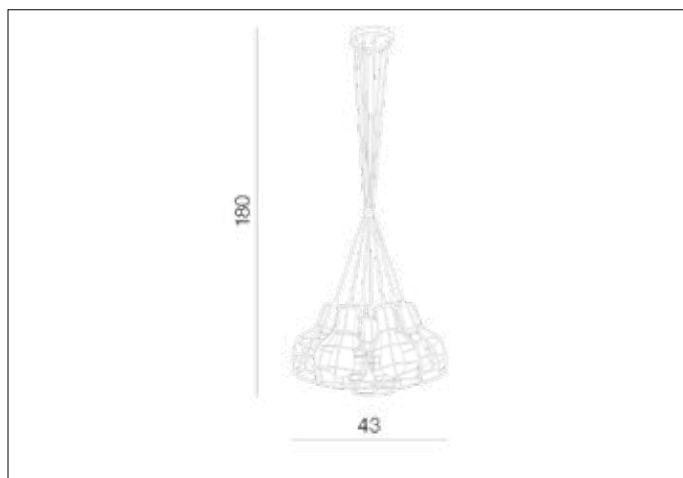

AZzardo[®]
LIGHTING

CARRON 7 COPPER
AZ2142, EAN 5901238421429

Dimensions height / width / length [cm] Product Specifications

Product	180 x 43 x N/A
Mounting inlet:	N/A x N/A x N/A
Ceiling base:	2,5 x 12 x N/A
Shades	20 x 13 x N/A

Line	DECORATIVE
Type	Pendant
Type of track	N/A
Colour	Copper
Material	Metal
Light source	7
Type of socket	E27
Lumens	N/A
Kelvins	N/A
Beam angle	N/A
Dimmable	N/A
CCT	N/A
RGB	N/A
RA	N/A
App remote control	N/A
Remote control	N/A
Voltage	230V
Power	max LED 60W
Switch location	N/A
Protection class	IP20
Tilt	N/A
Rotation	N/A

Shipping info height / width / length [cm]

BOX 1:	25 x 44 x 45
BOX 2:	N/A x N/A x N/A
BOX 3:	N/A x N/A x N/A
Net weight [kg]	3,3
Gross weight [kg]	3,7

Energy efficiency

N/A

Azzardo Sp. z o.o.
ul. Strzeszyńska 33 60-479 Poznań,
NIP: 929-185-75-07