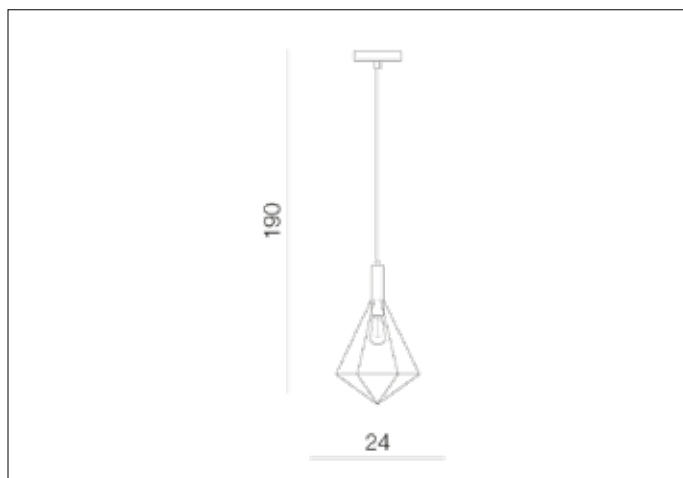

AZzardo[®]
LIGHTING

DIAMOND 1 BLACK
AZ2139, EAN 5901238421399

Dimensions height / width / length [cm] Product Specifications

Product	190 x 24 x N/A
Mounting inlet:	N/A x N/A x N/A
Ceiling base:	2,5 x 12 x N/A
Shades	49 x 24 x N/A

Line	DECORATIVE
Type	Pendant
Type of track	N/A
Colour	Black
Material	Metal
Light source	1
Type of socket	E27
Lumens	N/A
Kelvins	N/A
Beam angle	N/A
Dimmable	N/A
CCT	N/A
RGB	N/A
RA	N/A
App remote control	N/A
Remote control	N/A
Voltage	230V
Power	max LED 60W
Switch location	N/A
Protection class	IP20
Tilt	N/A
Rotation	N/A

Shipping info height / width / length [cm]

BOX 1:	52 x 30 x 30
BOX 2:	N/A x N/A x N/A
BOX 3:	N/A x N/A x N/A
Net weight [kg]	1,3
Gross weight [kg]	1,4

Energy efficiency

N/A

Azzardo Sp. z o.o.
ul. Strzeszyńska 33 60-479 Poznań,
NIP: 929-185-75-07