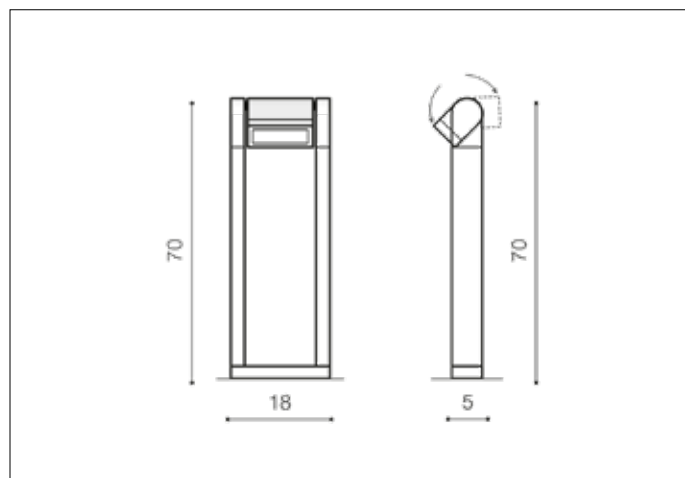

AZzardo[®]
 LIGHTING

 FRAME 70 DGR
 AZ2130, EAN 5901238421306

Dimensions height / width / length [cm] **Product Specifications**

Product	70 x 18 x 5
Mounting inlet:	N/A x N/A x N/A
Ceiling base:	N/A x N/A x N/A
Shades	N/A x N/A x N/A

Line	TECHNICAL
Type	Floor
Type of track	N/A
Colour	Dark Grey
Material	Aluminium
Light source	1
Type of socket	LED INTEGRATED
Lumens	800
Kelvins	3000
Beam angle	N/A
Dimmable	N/A
CCT	N/A
RGB	N/A
RA	N/A
App remote control	N/A
Remote control	N/A
Voltage	230V
Power	8W
Switch location	N/A
Protection class	IP65
Tilt	360°
Rotation	N/A

Shipping info height / width / length [cm]

BOX 1:	5,5 x 18,5 x 70,5
BOX 2:	N/A x N/A x N/A
BOX 3:	N/A x N/A x N/A
Net weight [kg]	1,8
Gross weight [kg]	2,1

Energy efficiency

Azzardo Sp. z o.o.
 ul. Strzeszyńska 33 60-479 Poznań,
 NIP: 929-185-75-07