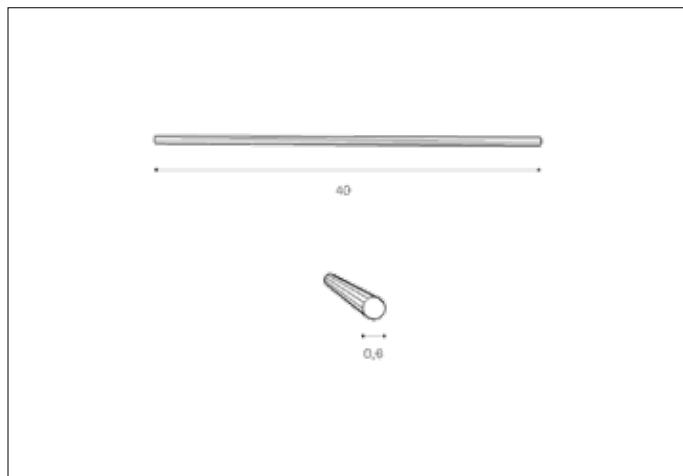

AZzardo[®]
LIGHTING

SIRIUS 90 STICK CH
AZ2116, EAN 5901238421160

Dimensions height / width / length [cm] Product Specifications

Product	40 x 0,6 x N/A
Mounting inlet:	N/A x N/A x N/A
Ceiling base:	N/A x N/A x N/A
Shades	N/A x N/A x N/A

Line	DECORATIVE
Type	Component
Type of track	N/A
Colour	Chrome
Material	Aluminium
Light source	N/A
Type of socket	N/A
Lumens	N/A
Kelvins	N/A
Beam angle	N/A
Dimmable	N/A
CCT	N/A
RGB	N/A
RA	N/A
App remote control	N/A
Remote control	N/A
Voltage	N/AV
Power	N/A
Switch location	N/A
Protection class	N/A
Tilt	N/A
Rotation	N/A

Shipping info height / width / length [cm]

BOX 1:	43 x 8 x 8,5
BOX 2:	N/A x N/A x N/A
BOX 3:	N/A x N/A x N/A
Net weight [kg]	1,6
Gross weight [kg]	1,8

Energy efficiency

Azzardo Sp. z o.o.
ul. Strzeszyńska 33 60-479 Poznań,
NIP: 929-185-75-07