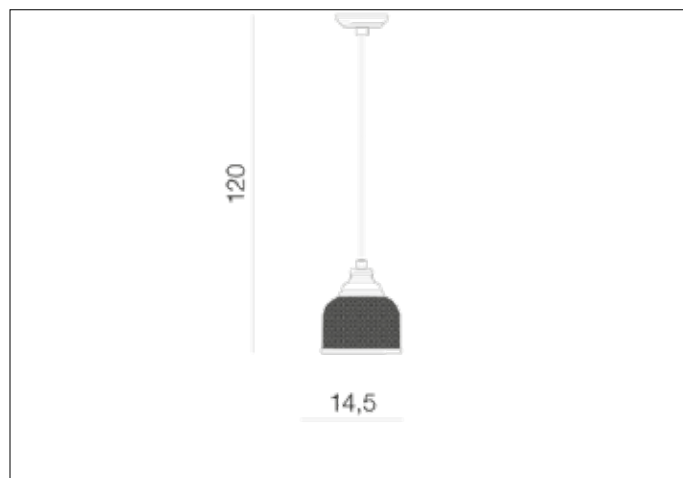

### Dimensions height / width / length [cm] Product Specifications

Product	120 x 14,5 x N/A
Mounting inlet:	N/A x N/A x N/A
Ceiling base:	3 x 11,5 x N/A
Shades	11 x 14,5 x N/A

Line	DECORATIVE
Type	Pendant
Type of track	N/A
Colour	Clear / Chrome
Material	Glass / Metal
Light source	1
Type of socket	E27
Lumens	N/A
Kelvins	N/A
Beam angle	N/A
Dimmable	N/A
CCT	N/A
RGB	N/A
RA	N/A
App remote control	N/A
Remote control	N/A
Voltage	230V
Power	max LED 60W
Switch location	N/A
Protection class	IP20
Tilt	N/A
Rotation	N/A

### Shipping info height / width / length [cm]

BOX 1:	21 x 21 x 21
BOX 2:	N/A x N/A x N/A
BOX 3:	N/A x N/A x N/A
Net weight [kg]	1,1
Gross weight [kg]	1,2