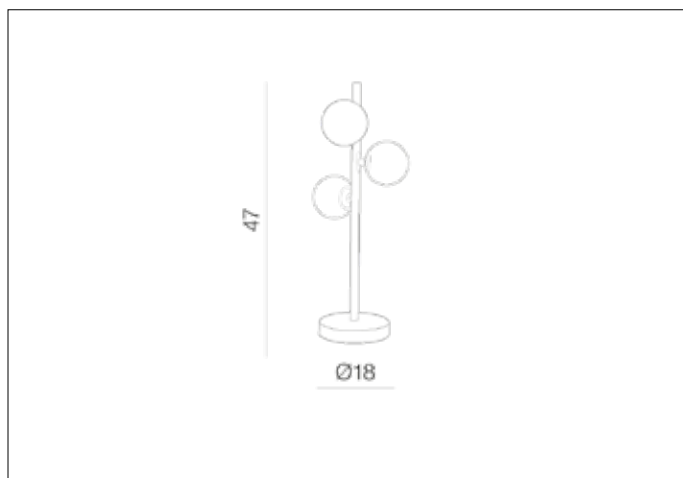

**AZzardo**<sup>®</sup>  
LIGHTING

SYBILLA 3 TABLE  
AZ2103, EAN 5901238421030

### Dimensions height / width / length [cm] Product Specifications

Product	47 x 18 x N/A
Mounting inlet:	N/A x N/A x N/A
Ceiling base:	N/A x N/A x N/A
Shades	8 x 8 x N/A

Line	DECORATIVE
Type	Table
Type of track	N/A
Colour	White / Chrome
Material	Glass / Metal
Light source	3
Type of socket	G9
Lumens	N/A
Kelvins	N/A
Beam angle	N/A
Dimmable	N/A
CCT	N/A
RGB	N/A
RA	N/A
App remote control	N/A
Remote control	N/A
Voltage	230V
Power	max LED 18W
Switch location	On the wire
Protection class	IP20
Tilt	N/A
Rotation	N/A

### Shipping info height / width / length [cm]

BOX 1:	49 x 21 x 14
BOX 2:	N/A x N/A x N/A
BOX 3:	N/A x N/A x N/A
Net weight [kg]	1,4
Gross weight [kg]	1,6