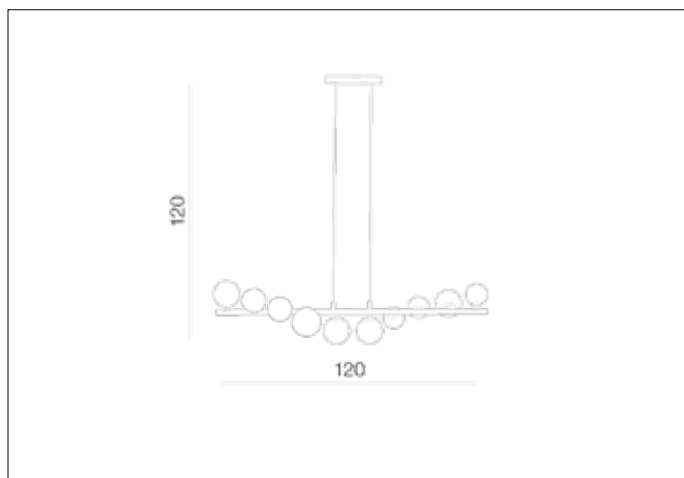

### Dimensions height / width / length [cm] Product Specifications

Product	120 x 120 x 28
Mounting inlet:	N/A x N/A x N/A
Ceiling base:	2 x 26 x 4
Shades	5x 10 ~ 5x 12 x 5x 10 ~ 5x 12 x N/A

Line	DECORATIVE
Type	Pendant
Type of track	N/A
Colour	White / Chrome
Material	Glass / Metal
Light source	10
Type of socket	G9
Lumens	N/A
Kelvins	N/A
Beam angle	N/A
Dimmable	N/A
CCT	N/A
RGB	N/A
RA	N/A
App remote control	N/A
Remote control	N/A
Voltage	230V
Power	max LED 60W
Switch location	N/A
Protection class	IP20
Tilt	N/A
Rotation	N/A

### Shipping info height / width / length [cm]

BOX 1:	32 x 19 x 122
BOX 2:	N/A x N/A x N/A
BOX 3:	N/A x N/A x N/A
Net weight [kg]	4,3
Gross weight [kg]	4,8