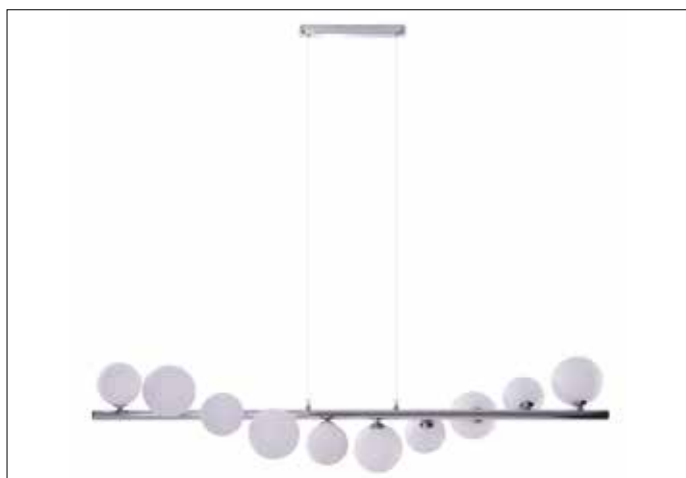

**AZzardo**<sup>®</sup>  
LIGHTING

SYBILLA 10 PENDANT  
AZZ100, EAN 5901238421009

### Dimensions height / width / length [cm] Product Specifications

Product	120 x 120 x 28
Mounting inlet:	N/A x N/A x N/A
Ceiling base:	2 x 26 x 4
Shades	5x 10 ~ 5x 12 x 5x 10 ~ 5x 12 x N/A

Line	DECORATIVE
Type	Pendant
Type of track	N/A
Colour	White / Chrome
Material	Glass / Metal
Light source	10
Type of socket	G9
Lumens	N/A
Kelvins	N/A
Beam angle	N/A
Dimmable	N/A
CCT	N/A
RGB	N/A
RA	N/A
App remote control	N/A
Remote control	N/A
Voltage	230V
Power	max LED 60W
Switch location	N/A
Protection class	IP20
Tilt	N/A
Rotation	N/A