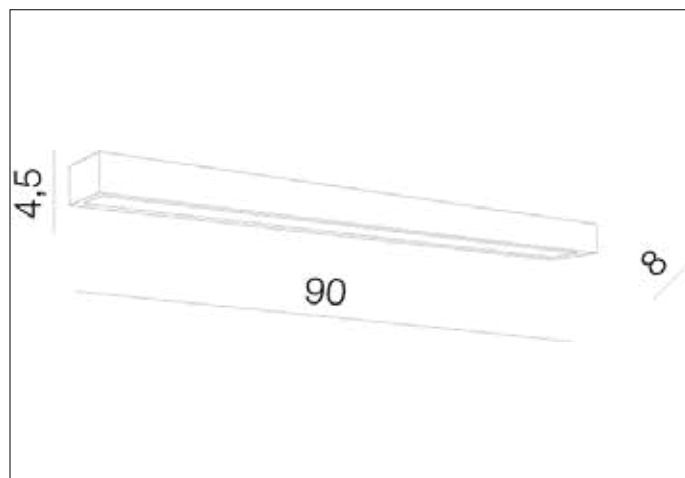

## Dimensions height / width / length [cm] Product Specifications

Product	4,5 x 90 x 8
Mounting inlet:	N/A x N/A x N/A
Ceiling base:	N/A x N/A x N/A
Shades	N/A x N/A x N/A

Line	DECORATIVE
Type	Wall
Type of track	N/A
Colour	Sand White
Material	Glass / Aluminium
Light source	1
Type of socket	LED INTEGRATED
Lumens	1080
Kelvins	4000
Beam angle	N/A
Dimmable	N/A
CCT	N/A
RGB	N/A
RA	N/A
App remote control	N/A
Remote control	N/A
Voltage	230V
Power	24W
Switch location	N/A
Protection class	IP44
Tilt	N/A
Rotation	N/A

## Shipping info height / width / length [cm]

BOX 1:	10 x 13 x 95
BOX 2:	N/A x N/A x N/A
BOX 3:	N/A x N/A x N/A
Net weight [kg]	2,1
Gross weight [kg]	2,3