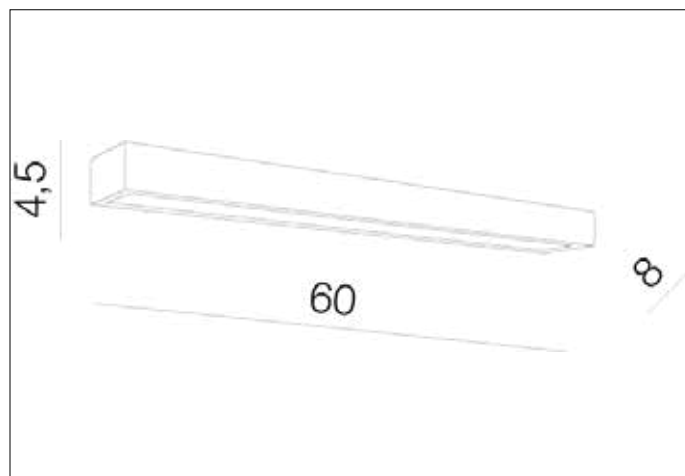

### Dimensions height / width / length [cm] Product Specifications

Product	4,5 x 60 x 8
Mounting inlet:	N/A x N/A x N/A
Ceiling base:	N/A x N/A x N/A
Shades	N/A x N/A x N/A

Line	DECORATIVE
Type	Wall
Type of track	N/A
Colour	Sand White
Material	Glass / Aluminium
Light source	1
Type of socket	LED INTEGRATED
Lumens	900
Kelvins	4000
Beam angle	N/A
Dimmable	N/A
CCT	N/A
RGB	N/A
RA	N/A
App remote control	N/A
Remote control	N/A
Voltage	230V
Power	18W
Switch location	N/A
Protection class	IP44
Tilt	N/A
Rotation	N/A

### Shipping info height / width / length [cm]

BOX 1:	10 x 13 x 65
BOX 2:	N/A x N/A x N/A
BOX 3:	N/A x N/A x N/A
Net weight [kg]	1,3
Gross weight [kg]	1,5