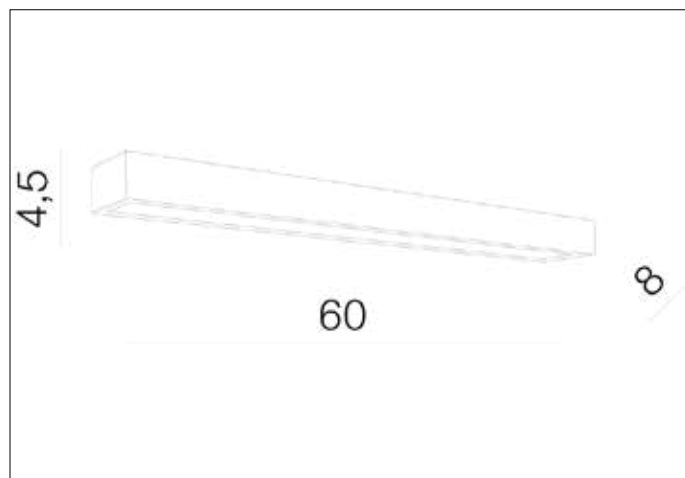

AZzardo[®]
LIGHTING

RADO 60 4000 CH
AZ2079, EAN 5901238420798

Dimensions height / width / length [cm] Product Specifications

Product	4,5 x 60 x 8
Mounting inlet:	N/A x N/A x N/A
Ceiling base:	N/A x N/A x N/A
Shades	N/A x N/A x N/A

Line	DECORATIVE
Type	Wall
Type of track	N/A
Colour	Chrome
Material	Glass / Aluminium
Light source	1
Type of socket	LED INTEGRATED
Lumens	900
Kelvins	4000
Beam angle	N/A
Dimmable	N/A
CCT	N/A
RGB	N/A
RA	N/A
App remote control	N/A
Remote control	N/A
Voltage	230V
Power	18W
Switch location	N/A
Protection class	IP44
Tilt	N/A
Rotation	N/A

Shipping info height / width / length [cm]

BOX 1:	10 x 13 x 65
BOX 2:	N/A x N/A x N/A
BOX 3:	N/A x N/A x N/A
Net weight [kg]	1,3
Gross weight [kg]	1,5

Energy efficiency

Azzardo Sp. z o.o.
ul. Strzeszyńska 33 60-479 Poznań,
NIP: 929-185-75-07