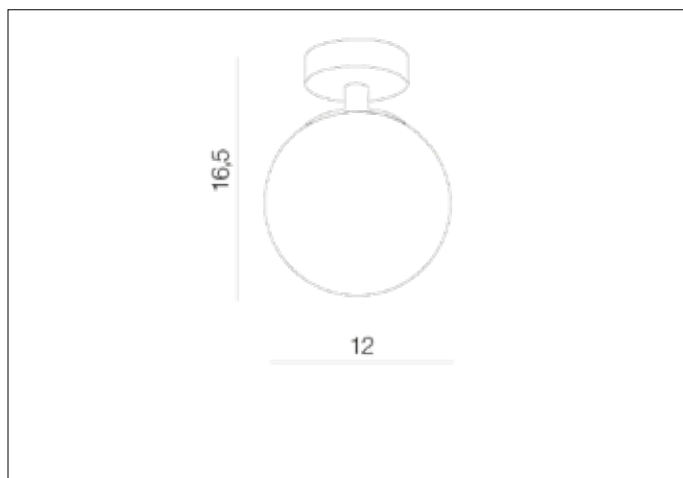

AZzardo[®]
LIGHTING

TAO

AZ2069, EAN 5901238420699

Dimensions height / width / length [cm] Product Specifications

Product	16,5 x 12 x N/A
Mounting inlet:	N/A x N/A x N/A
Ceiling base:	3 x 10 x N/A
Shades	12 x 12 x N/A

Line	DECORATIVE
Type	Top
Type of track	N/A
Colour	White / Chrome
Material	Glass / Metal
Light source	1
Type of socket	LED INTEGRATED
Lumens	540
Kelvins	3000
Beam angle	N/A
Dimmable	N/A
CCT	N/A
RGB	N/A
RA	N/A
App remote control	N/A
Remote control	N/A
Voltage	230V
Power	25W
Switch location	N/A
Protection class	IP44
Tilt	N/A
Rotation	N/A

Shipping info height / width / length [cm]

BOX 1:	21 x 17 x 17
BOX 2:	N/A x N/A x N/A
BOX 3:	N/A x N/A x N/A
Net weight [kg]	0,8
Gross weight [kg]	0,9

Energy efficiency

Azzardo Sp. z o.o.
ul. Strzeszyńska 33 60-479 Poznań,
NIP: 929-185-75-07