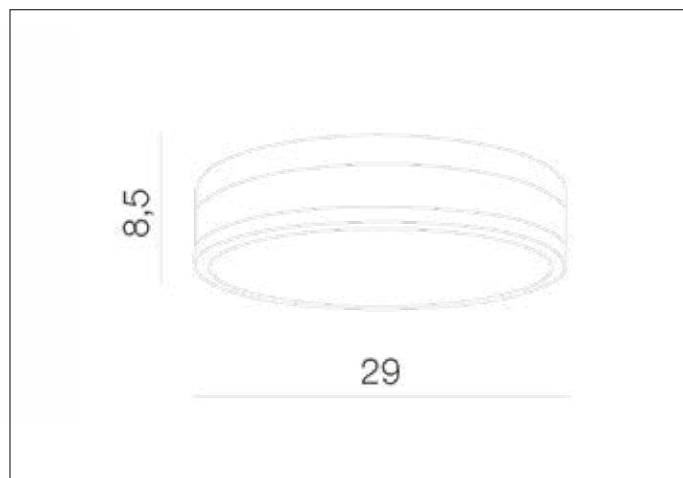

AZzardo[®]
 LIGHTING

KARI 30

AZ2066, EAN 5901238420668

Dimensions height / width / length [cm] **Product Specifications**

Product	8,5 x 29 x N/A
Mounting inlet:	N/A x N/A x N/A
Ceiling base:	N/A x N/A x N/A
Shades	N/A x N/A x N/A

Line	DECORATIVE
Type	Top
Type of track	N/A
Colour	White / Chrome
Material	Glass / Metal
Light source	1
Type of socket	LED INTEGRATED
Lumens	700
Kelvins	3000
Beam angle	N/A
Dimmable	N/A
CCT	N/A
RGB	N/A
RA	N/A
App remote control	N/A
Remote control	N/A
Voltage	230V
Power	18W
Switch location	N/A
Protection class	IP44
Tilt	N/A
Rotation	N/A

Shipping info height / width / length [cm]

BOX 1:	34 x 13 x 35
BOX 2:	N/A x N/A x N/A
BOX 3:	N/A x N/A x N/A
Net weight [kg]	2
Gross weight [kg]	2,2

Energy efficiency

Azzardo Sp. z o.o.
 ul. Strzeszyńska 33 60-479 Poznań,
 NIP: 929-185-75-07