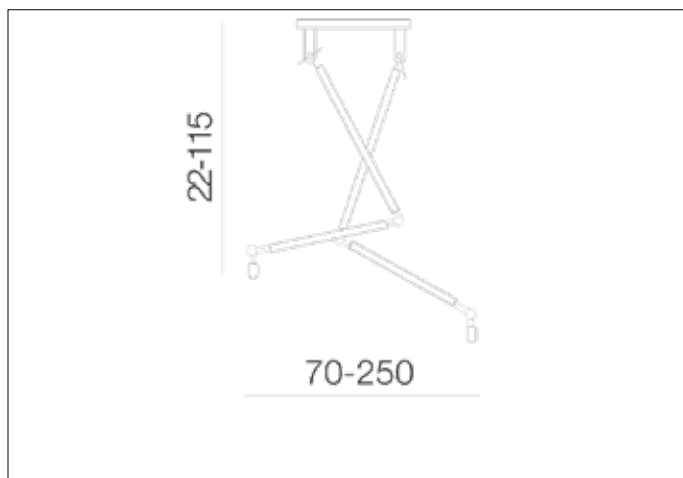

AZzardo[®]
LIGHTING

ZYTA 2S PENDANT LAMPBODY BLACK
AZ1846, EAN 5901238418467

Dimensions height / width / length [cm] Product Specifications

| | |
|-----------------|-----------------------------------|
| Product | 22 ~ 115 x 70 ~ 250 x 10 ~ 240 |
| Mounting inlet: | N/A x N/A x N/A |
| Ceiling base: | 2,5 x 10 x 35 |
| Shades | N/A x N/A x N/A |

| | |
|--------------------|-------------------------|
| Line | DECORATIVE |
| Type | Pendant / Lam- pbody |
| Type of track | N/A |
| Colour | Black |
| Material | Metal |
| Light source | 2 |
| Type of socket | E27 |
| Lumens | N/A |
| Kelvins | N/A |
| Beam angle | N/A |
| Dimmable | N/A |
| CCT | N/A |
| RGB | N/A |
| RA | N/A |
| App remote control | N/A |
| Remote control | N/A |
| Voltage | 230V |
| Power | max LED 60W |
| Switch location | N/A |
| Protection class | IP20 |
| Tilt | 180° |
| Rotation | 360° |

Shipping info height / width / length [cm]

| | |
|-------------------|-----------------|
| BOX 1: | 12 x 77,5 x 38 |
| BOX 2: | N/A x N/A x N/A |
| BOX 3: | N/A x N/A x N/A |
| Net weight [kg] | 4,6 |
| Gross weight [kg] | 5,1 |