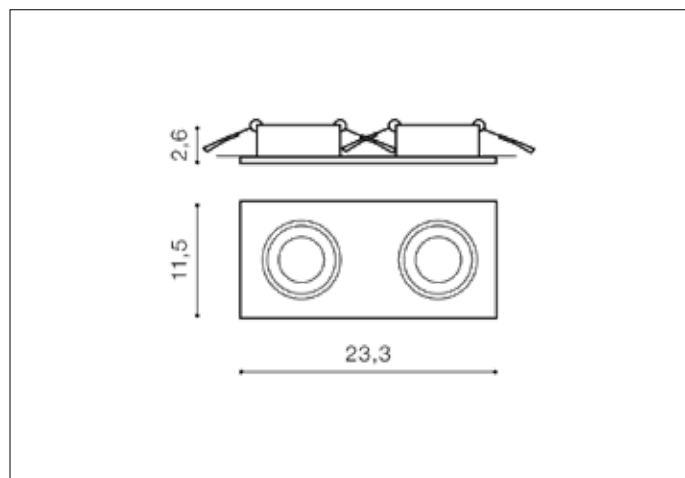

HUGO 2 DOWNLIGHT ALUMINIUM

AZ1737, EAN 5901238417378

Dimensions height / width / length [cm] Product Specifications

Product	2,6 x 23,3 x 11,5
Mounting inlet:	2,3 x 22,5 x 10,5
Ceiling base:	N/A x N/A x N/A
Shades	N/A x N/A x N/A

Line	TECHNICAL
Type	Downlight
Type of track	N/A
Colour	Aluminium
Material	Aluminium
Light source	2
Type of socket	GU10
Lumens	N/A
Kelvins	N/A
Beam angle	N/A
Dimmable	N/A
CCT	N/A
RGB	N/A
RA	N/A
App remote control	N/A
Remote control	N/A
Voltage	230V
Power	max LED 50W
Switch location	N/A
Protection class	IP20
Tilt	N/A
Rotation	N/A

Shipping info height / width / length [cm]

BOX 1:	5 x 25 x 12
BOX 2:	N/A x N/A x N/A
BOX 3:	N/A x N/A x N/A
Net weight [kg]	0,2
Gross weight [kg]	0,26

Energy efficiency

Azzardo Sp. z o.o.
ul. Strzeszyńska 33 60-479 Poznań,
NIP: 929-185-75-07