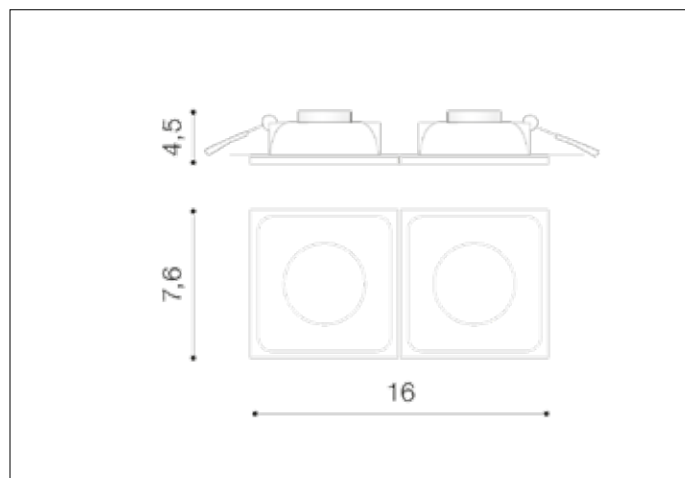

### Dimensions height / width / length [cm] Product Specifications

Product	4,5 x 16 x 7,6
Mounting inlet:	4,1 x 14,6 x 7
Ceiling base:	N/A x N/A x N/A
Shades	N/A x N/A x N/A

Line	TECHNICAL
Type	Downlight
Type of track	N/A
Colour	Black
Material	Aluminium
Light source	2
Type of socket	GU10
Lumens	N/A
Kelvins	N/A
Beam angle	N/A
Dimmable	N/A
CCT	N/A
RGB	N/A
RA	N/A
App remote control	N/A
Remote control	N/A
Voltage	230V
Power	max LED 50W
Switch location	N/A
Protection class	IP20
Tilt	N/A
Rotation	N/A

### Shipping info height / width / length [cm]

BOX 1:	6 x 18 x 8
BOX 2:	N/A x N/A x N/A
BOX 3:	N/A x N/A x N/A
Net weight [kg]	0,15
Gross weight [kg]	0,19